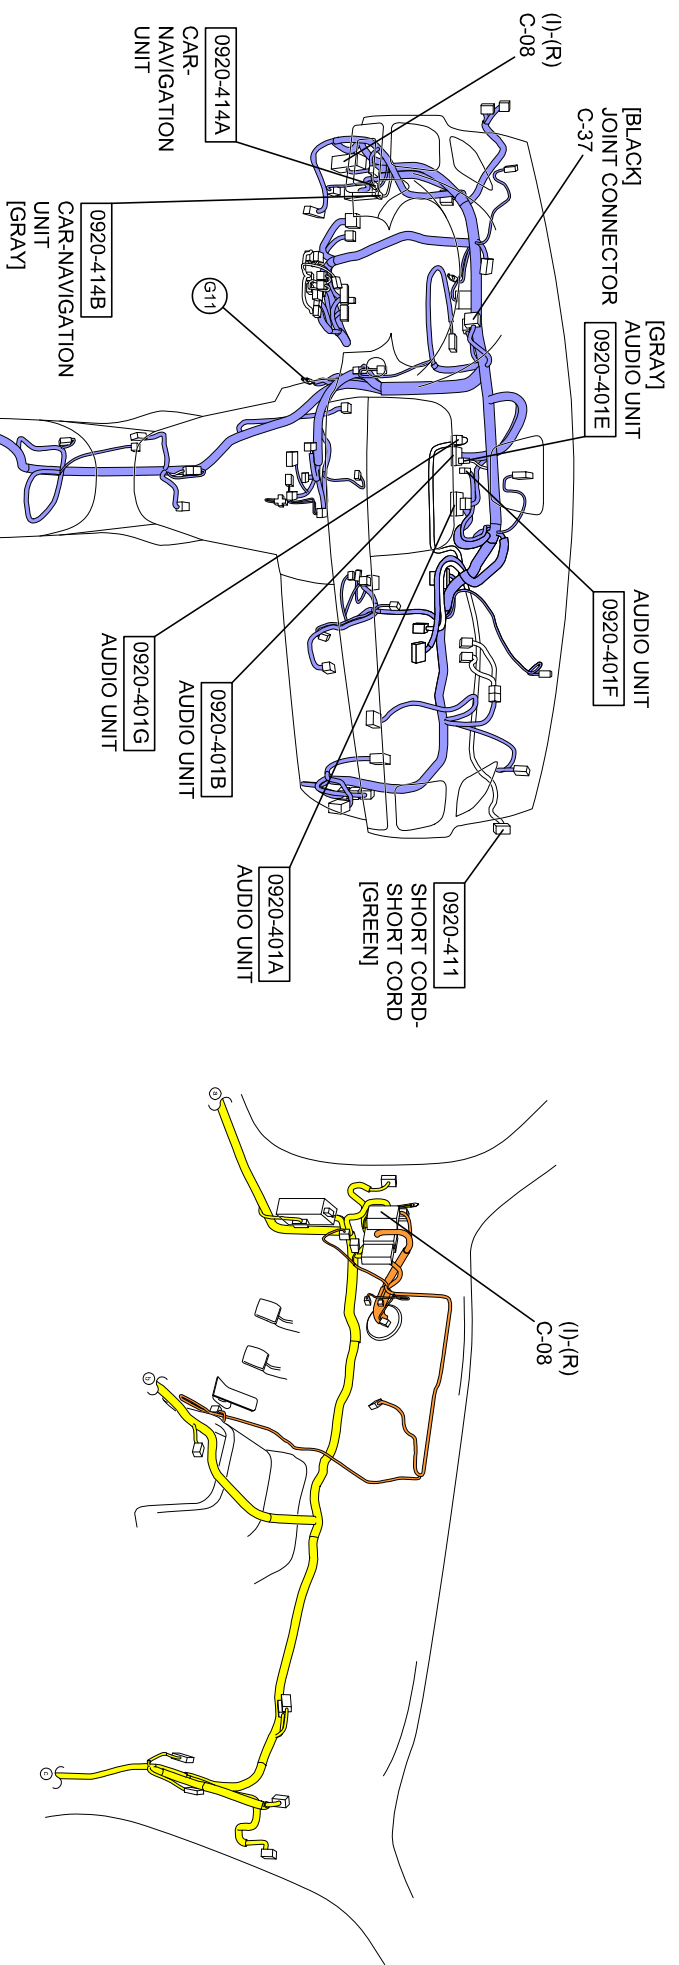

2014 Mazda CX-5
 CAR-NAVIGATION SYSTEM (WITHOUT Bose® TYPE AUDIO)

: BARE WIRE

TTT

2014 Mazda CX-5
 CAR-NAVIGATION SYSTEM (WITHOUT Bose® TYPE AUDIO)

0920-4C

<p>0920-401A AUDIO UNIT</p>	<p>0920-401B AUDIO UNIT</p>	<p>0920-401E AUDIO UNIT</p>	<p>0920-401F AUDIO UNIT</p> <p>6B# : BARE WIRE</p>	<p>0920-401G AUDIO UNIT</p> <p>7A : ANTENNA FEEDER</p>	
<p>0920-411 SHORT CORD-SHORT CORD SHORT CORD</p>	<p>0920-412 SHORT CORD-SHORT CORD SHORT CORD</p>	<p>0920-413 ANTENNA</p> <p>C : ANTENNA FEEDER</p>	<p>0920-414A CAR-NAVIGATION UNIT</p>	<p>0920-414B CAR-NAVIGATION UNIT</p>	<p>0920-420 REAR MOUNT CAMERA</p> <p>A, B, C, D : BARE WIRE</p>

2014 Mazda CX-5
 CAR-NAVIGATION SYSTEM (WITHOUT Bose® TYPE AUDIO)

0920-4C

- : FRONT HARNESS
- : INSTRUMENT PANEL HARNESS
- : REAR HARNESS
- : REAR NO.2 HARNESS
- : REAR NO.4 HARNESS
- : REAR NO.5 HARNESS
- : DOOR HARNESS
- : INTERIOR LIGHT HARNESS
- : INTERIOR LIGHT NO.2 HARNESS