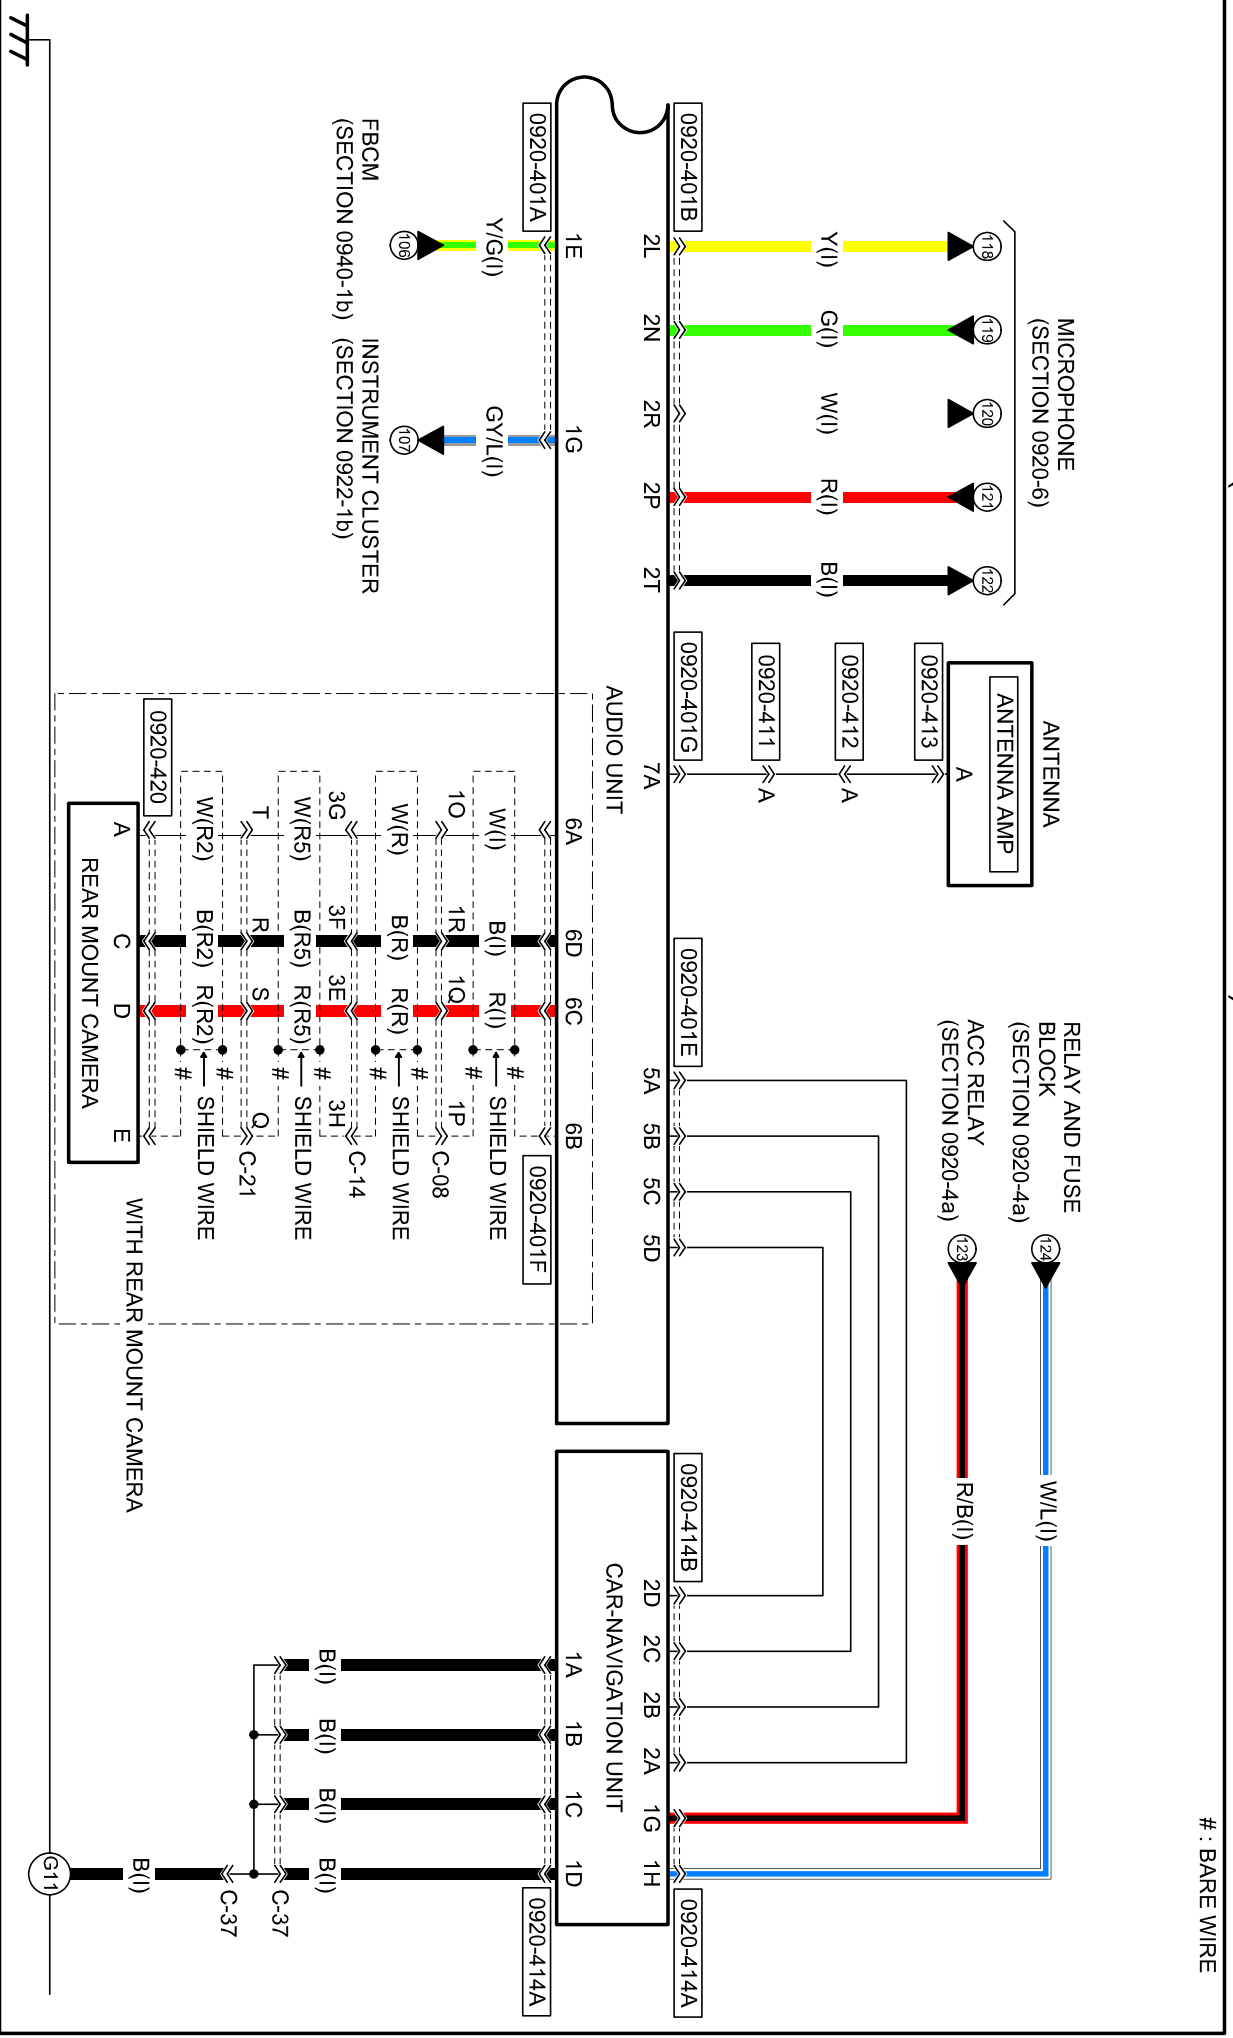

2014 Mazda CX-5
 CAR-NAVIGATION SYSTEM (WITHOUT Bose® TYPE AUDIO)

: BARE WIRE

TTT

2014 Mazda CX-5
 CAR-NAVIGATION SYSTEM (WITHOUT Bose® TYPE AUDIO)

0920-4C

<p>0920-401A AUDIO UNIT</p>	<p>0920-401B AUDIO UNIT</p>	<p>0920-401E AUDIO UNIT</p>	<p>0920-401F AUDIO UNIT</p> <p>6B# : BARE WIRE</p>	<p>0920-401G AUDIO UNIT</p> <p>7A : ANTENNA FEEDER</p>	
<p>0920-411 SHORT CORD-SHORT CORD SHORT CORD</p>	<p>0920-412 SHORT CORD-SHORT CORD SHORT CORD</p>	<p>0920-413 ANTENNA</p> <p>C : ANTENNA FEEDER</p>	<p>0920-414A CAR-NAVIGATION UNIT</p>	<p>0920-414B CAR-NAVIGATION UNIT</p>	<p>0920-420 REAR MOUNT CAMERA</p> <p>A, B, C, D : BARE WIRE</p>

2014 Mazda CX-5
 CAR-NAVIGATION SYSTEM (WITHOUT Bose® TYPE AUDIO)

0920-4C

- : FRONT HARNESS
- : INSTRUMENT PANEL HARNESS
- : REAR HARNESS
- : REAR NO.2 HARNESS
- : REAR NO.4 HARNESS
- : REAR NO.5 HARNESS
- : DOOR HARNESS
- : INTERIOR LIGHT HARNESS
- : INTERIOR LIGHT NO.2 HARNESS