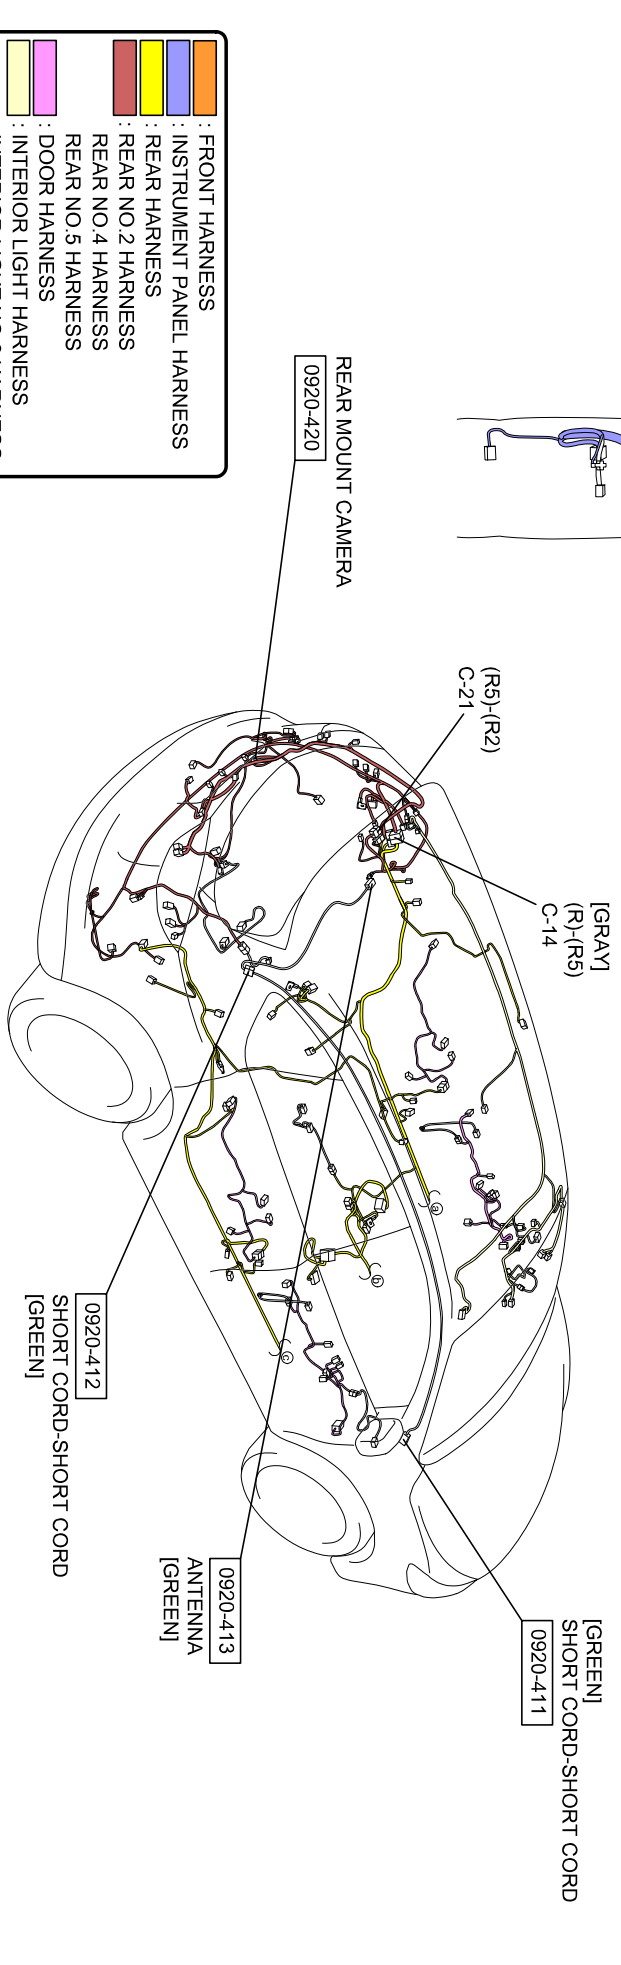

2014 Mazda CX-5
 CAR-NAVIGATION SYSTEM (WITHOUT Bose® TYPE AUDIO)

: BARE WIRE

TTT

2014 Mazda CX-5
 CAR-NAVIGATION SYSTEM (WITHOUT Bose® TYPE AUDIO)

0920-4C

<p>0920-401A AUDIO UNIT</p>	<p>0920-401B AUDIO UNIT</p>	<p>0920-401E AUDIO UNIT</p>	<p>0920-401F AUDIO UNIT</p> <p>6B# : BARE WIRE</p>	<p>0920-401G AUDIO UNIT</p> <p>7A : ANTENNA FEEDER</p>	
<p>0920-411 SHORT CORD-SHORT CORD SHORT CORD</p>	<p>0920-412 SHORT CORD-SHORT CORD SHORT CORD</p>	<p>0920-413 ANTENNA</p> <p>C : ANTENNA FEEDER</p>	<p>0920-414A CAR-NAVIGATION UNIT</p>	<p>0920-414B CAR-NAVIGATION UNIT</p>	<p>0920-420 REAR MOUNT CAMERA</p> <p>A, B, C, D : BARE WIRE</p>

2014 Mazda CX-5
 CAR-NAVIGATION SYSTEM (WITHOUT Bose® TYPE AUDIO)

0920-4C

- : FRONT HARNESS
- : INSTRUMENT PANEL HARNESS
- : REAR HARNESS
- : REAR NO.2 HARNESS
- : REAR NO.4 HARNESS
- : REAR NO.5 HARNESS
- : DOOR HARNESS
- : INTERIOR LIGHT HARNESS
- : INTERIOR LIGHT NO.2 HARNESS