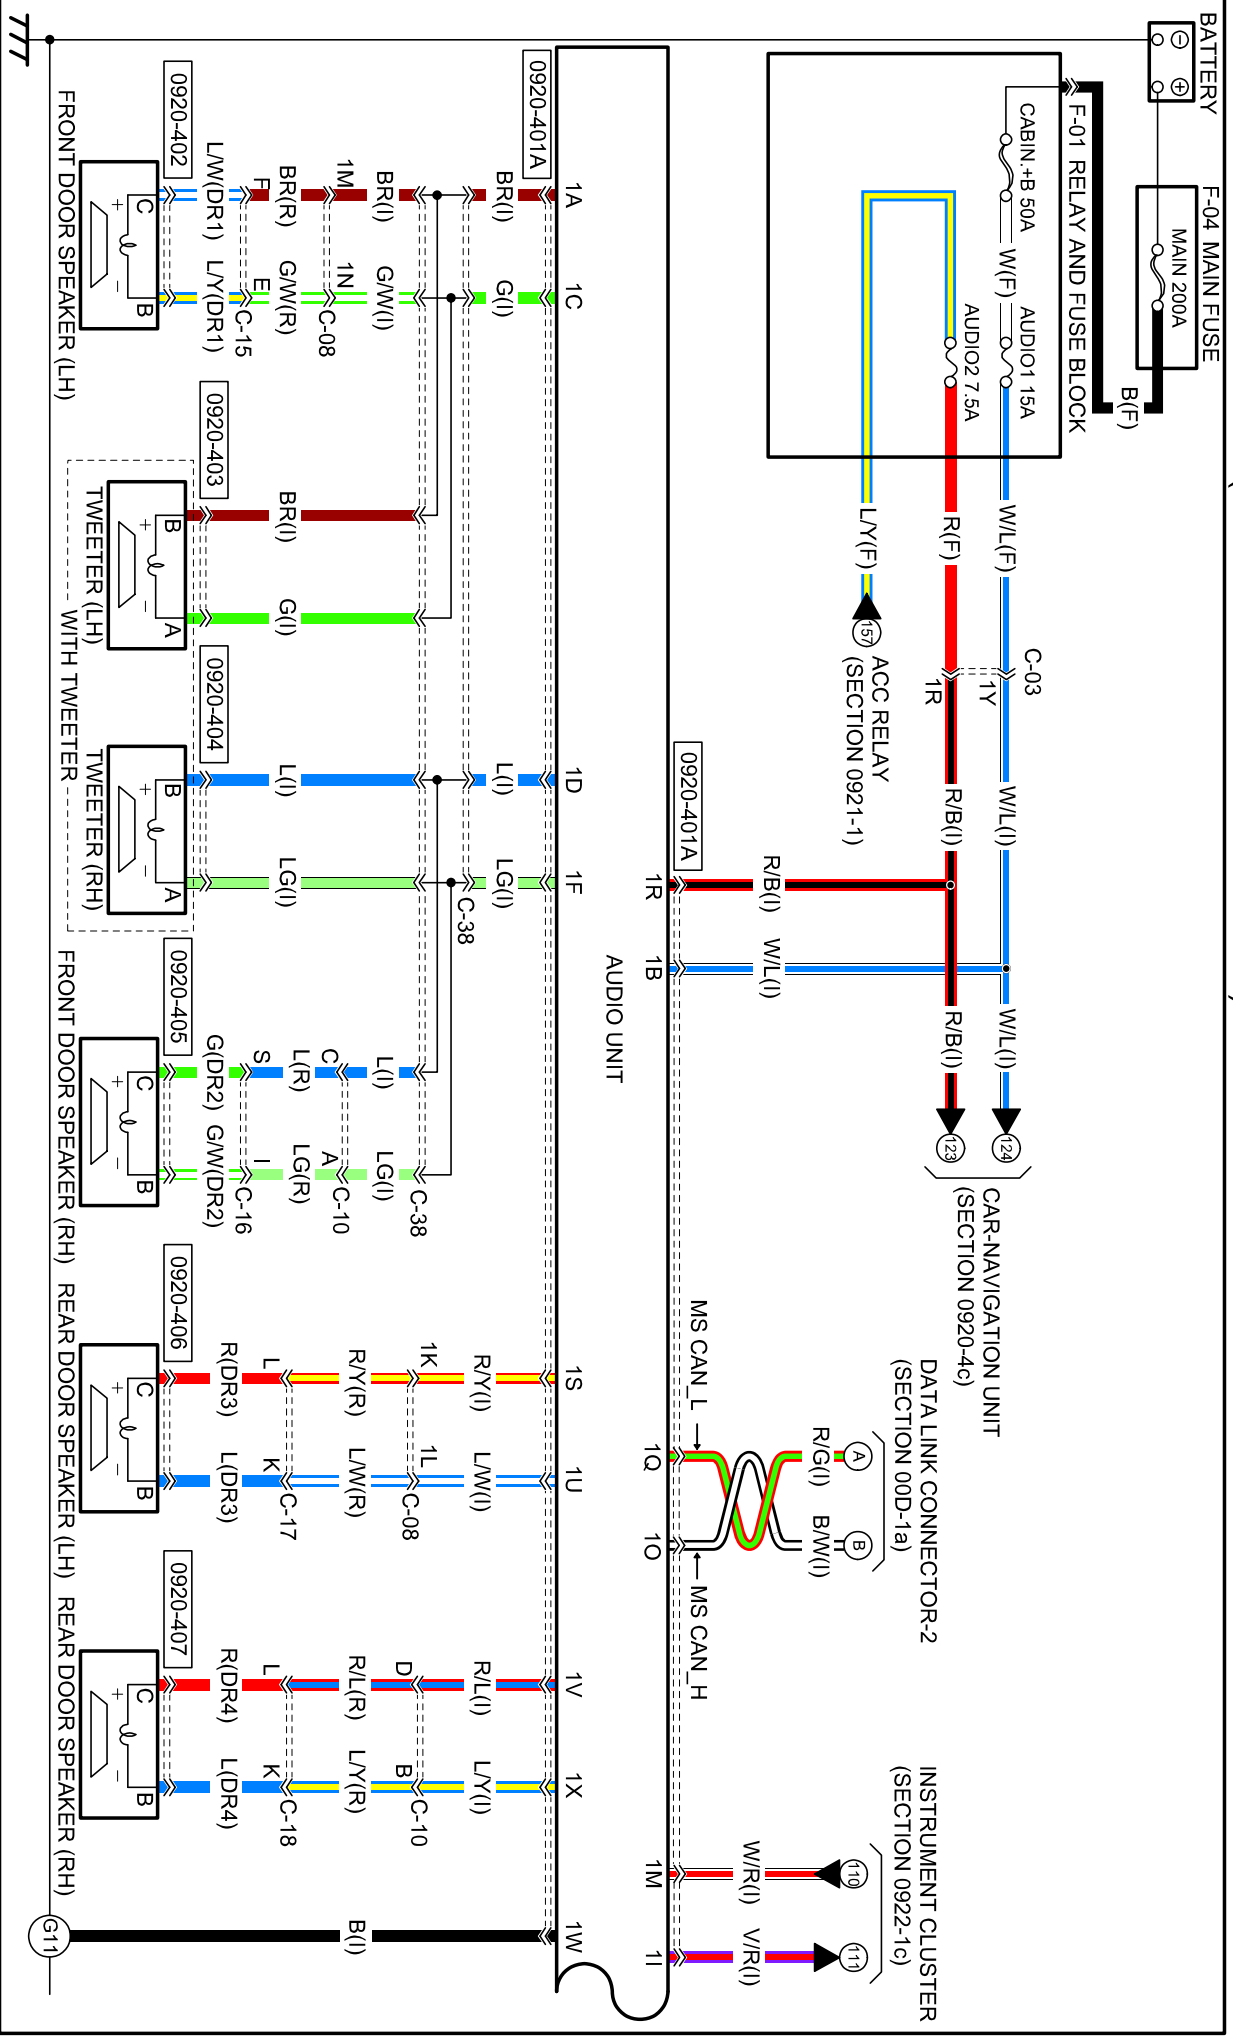

2014 Mazda CX-5 CAR-NAVIGATION SYSTEM (WITHOUT Bose® TYPE AUDIO)

0920-4a

2014 Mazda CX-5
 CAR-NAVIGATION SYSTEM (WITHOUT Bose® TYPE AUDIO)

0920-4a

	: FRONT HARNESS
	: ENGINE HARNESS
	: EMISSION HARNESS
	: INSTRUMENT PANEL HARNESS
	: REAR HARNESS
	: REAR NO.2 HARNESS
	: REAR NO.4 HARNESS
	: REAR NO.5 HARNESS
	: DOOR HARNESS
	: INTERIOR LIGHT HARNESS
	: INTERIOR LIGHT NO.2 HARNESS