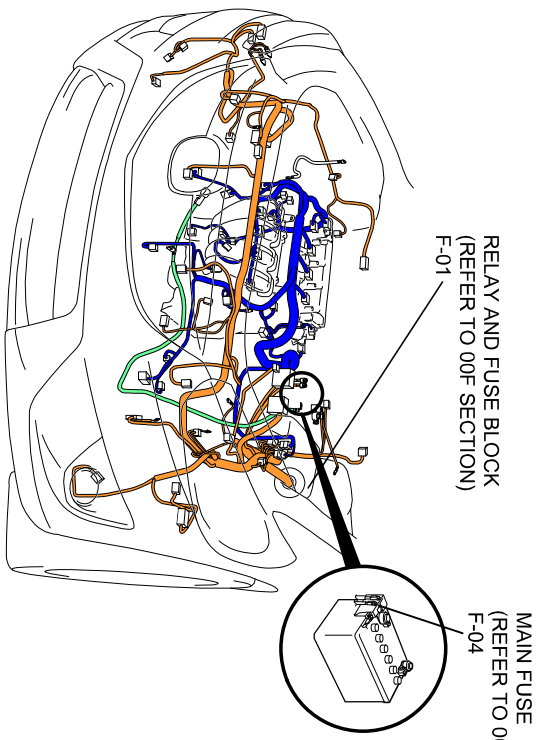

2014 Mazda CX-5 CAR-NAVIGATION SYSTEM (WITHOUT Bose® TYPE AUDIO)

0920-4a

2014 Mazda CX-5
 CAR-NAVIGATION SYSTEM (WITHOUT Bose® TYPE AUDIO)

0920-4a

	: FRONT HARNESS
	: ENGINE HARNESS
	: EMISSION HARNESS
	: INSTRUMENT PANEL HARNESS
	: REAR HARNESS
	: REAR NO.2 HARNESS
	: REAR NO.4 HARNESS
	: REAR NO.5 HARNESS
	: DOOR HARNESS
	: INTERIOR LIGHT HARNESS
	: INTERIOR LIGHT NO.2 HARNESS