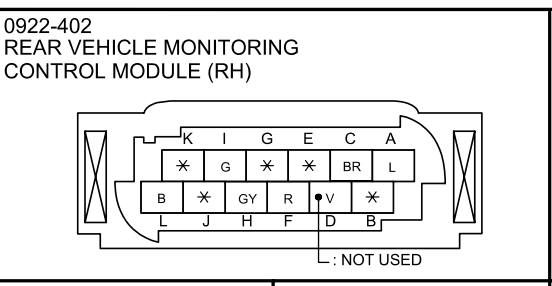

REAR VEHICLE MONITORING SYSTEM

Refer to 00F section for the FUSE BOX, 00C section for the PCM CONNECTOR and COMMON CONNECTOR LIST.