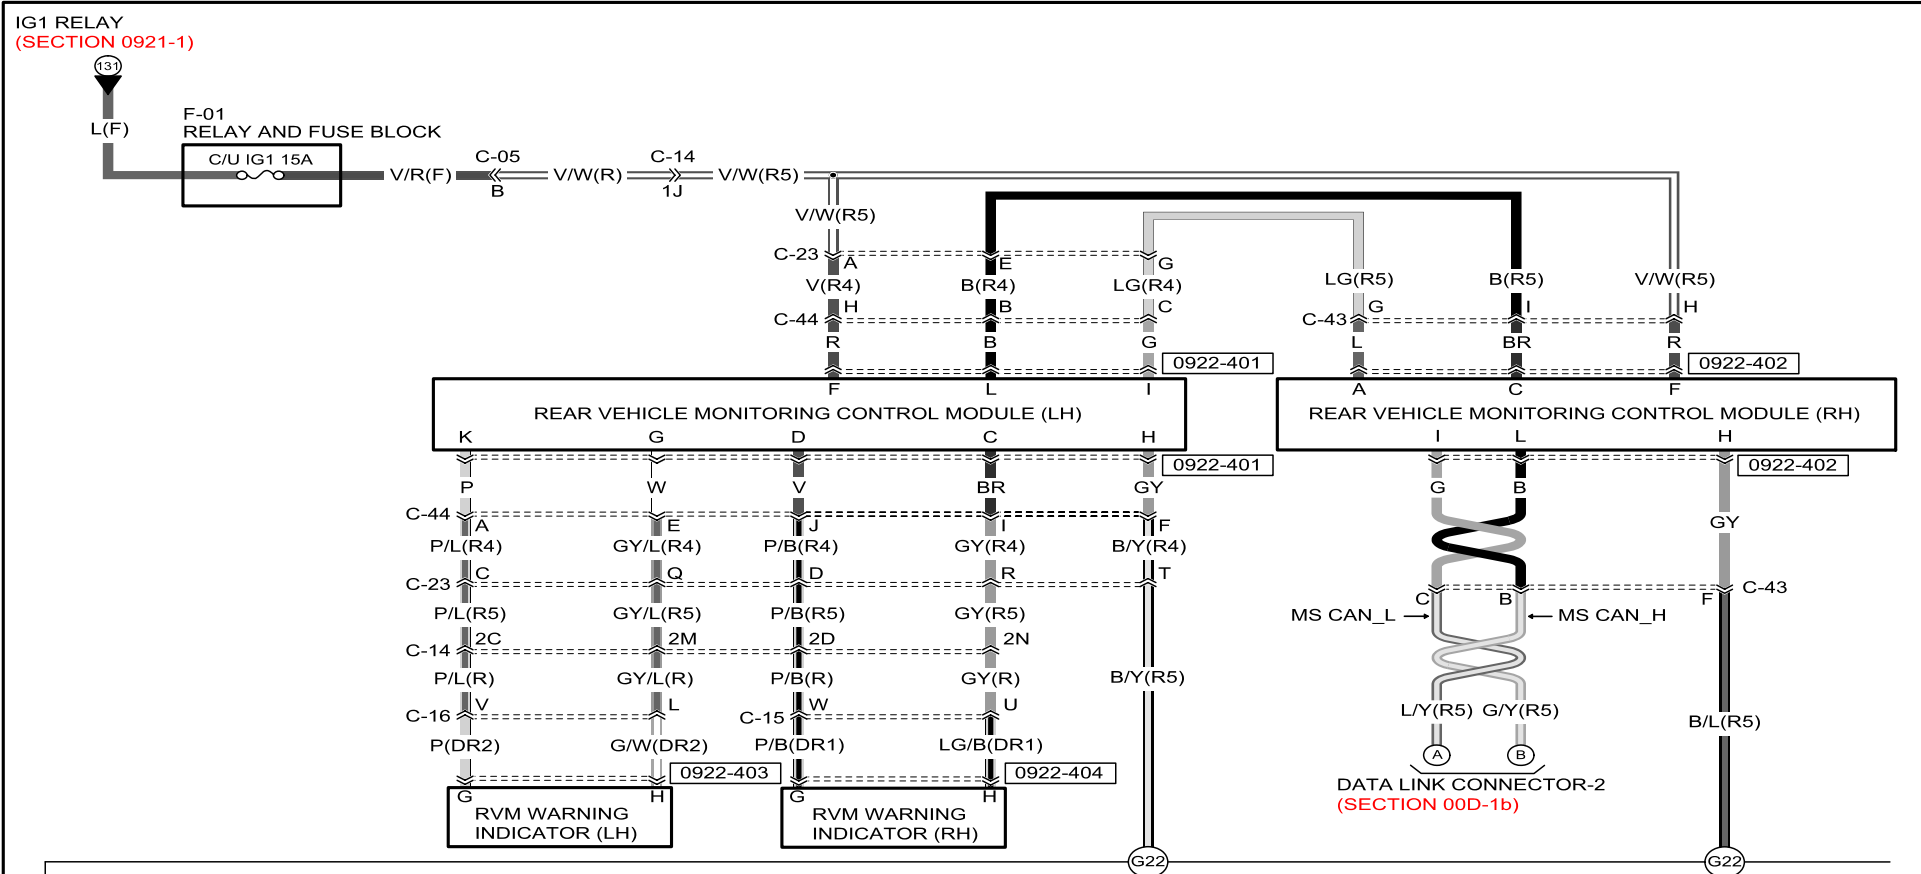

REAR VEHICLE MONITORING SYSTEM

Refer to 00F section for the FUSE BOX, 00C section for the PCM CONNECTOR and COMMON CONNECTOR LIST.