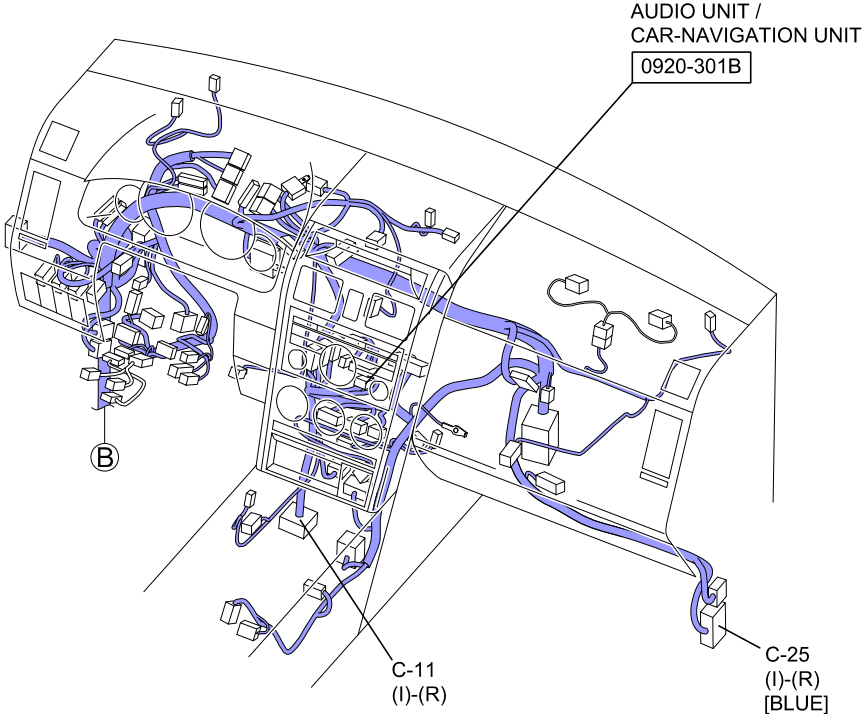

#: BARE WIRE

2012 Mazda CX-9
 AUDIO SYSTEM (Bose® TYPE AUDIO)

0920-3k

0920-301B
 AUDIO UNIT / CAR-NAVIGATION UNIT

0920-302
 AUXILIARY JACK

0920-319
 SIRIUS SATELLITE RADIO UNIT

2012 Mazda CX-9
 AUDIO SYSTEM (Bose® TYPE AUDIO)

0920-3k

- : REAR HARNESS
- : REAR NO.2 HARNESS
REAR NO.3 HARNESS
- : DOOR HARNESS
- : INTERIOR LIGHT HARNESS/
INTERIOR LIGHT NO.2 HARNESS
- : INSTRUMENT PANEL HARNESS