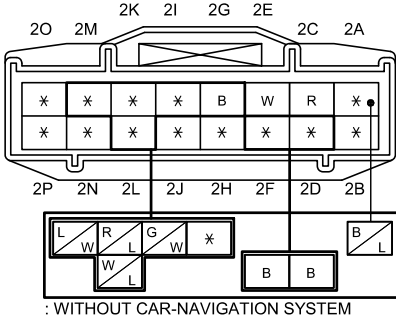

#: BARE WIRE

2012 Mazda CX-9
 AUDIO SYSTEM (Bose® TYPE AUDIO)

0920-3k

0920-301B
 AUDIO UNIT / CAR-NAVIGATION UNIT

0920-302
 AUXILIARY JACK

0920-319
 SIRIUS SATELLITE RADIO UNIT

2012 Mazda CX-9
 AUDIO SYSTEM (Bose® TYPE AUDIO)

0920-3k

- : REAR HARNESS
- : REAR NO.2 HARNESS
REAR NO.3 HARNESS
- : DOOR HARNESS
- : INTERIOR LIGHT HARNESS/
INTERIOR LIGHT NO.2 HARNESS
- : INSTRUMENT PANEL HARNESS