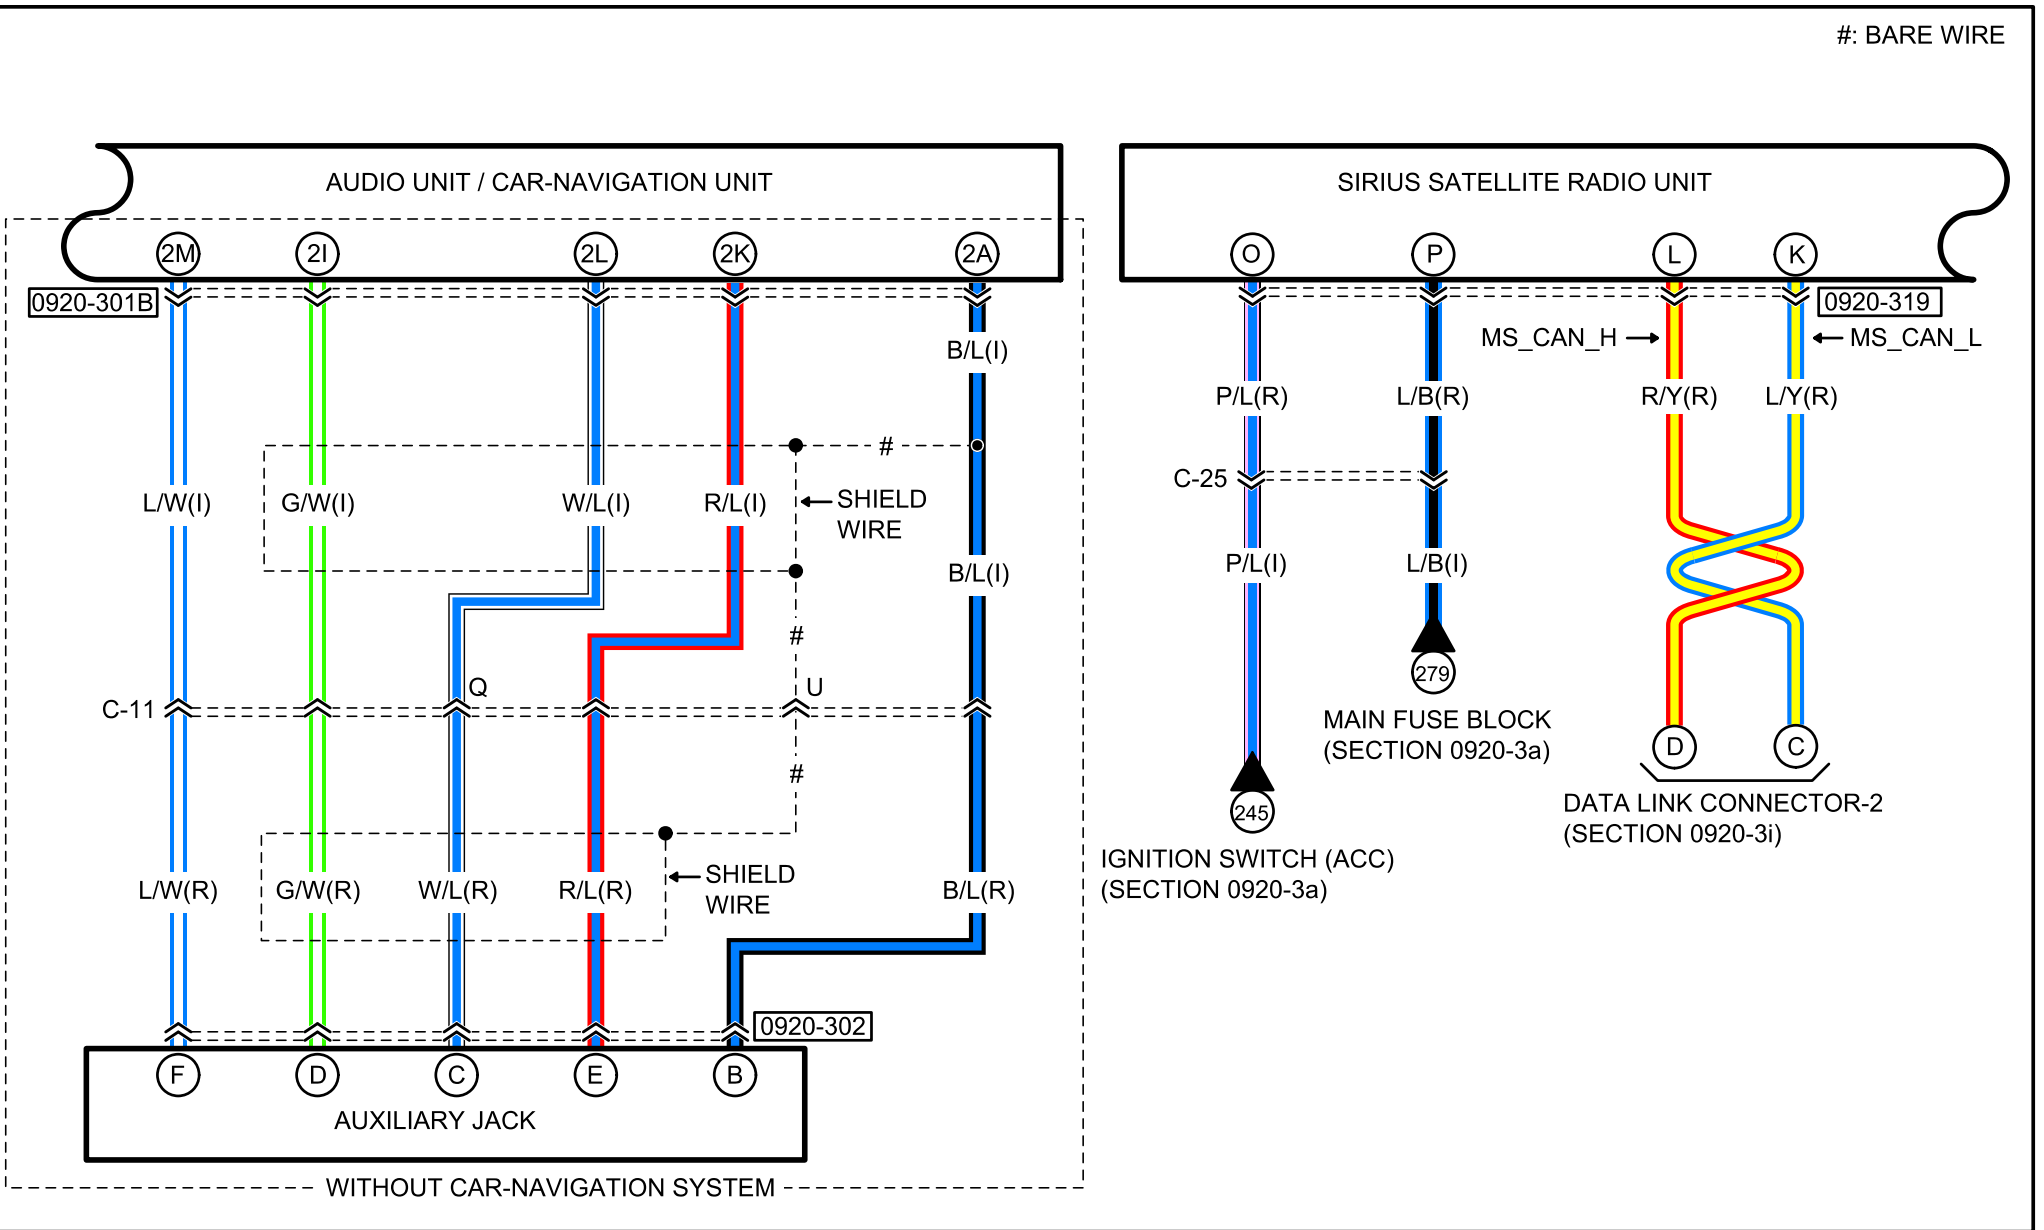

#: BARE WIRE