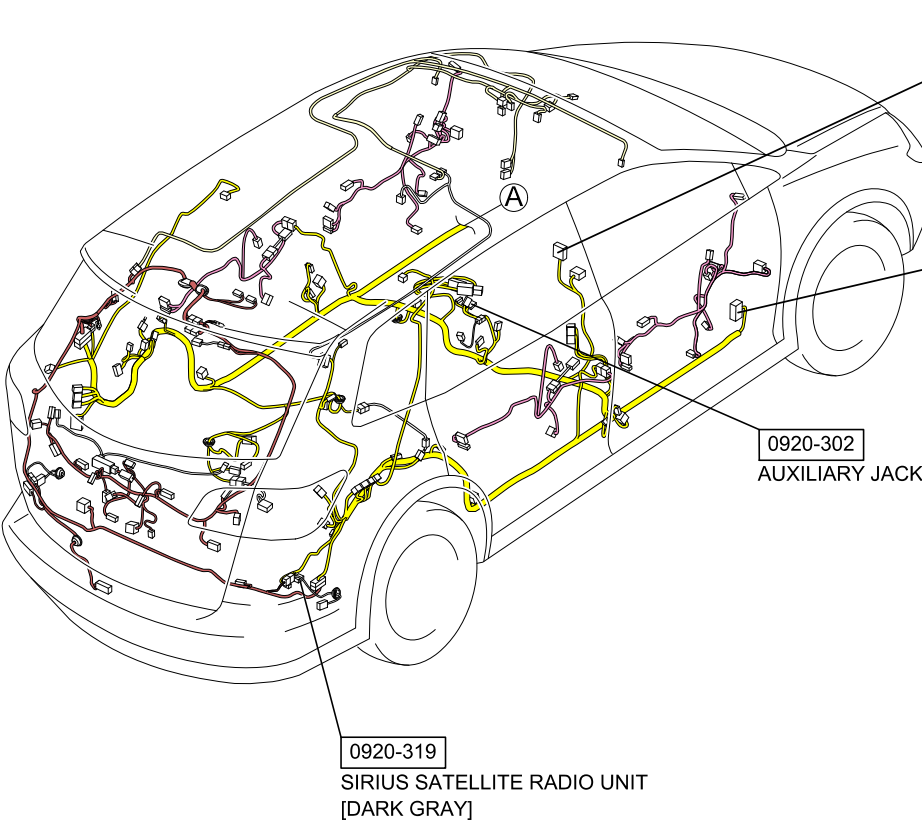

#: BARE WIRE

2012 Mazda CX-9
 AUDIO SYSTEM (Bose® TYPE AUDIO)

0920-3k

0920-301B
 AUDIO UNIT / CAR-NAVIGATION UNIT

0920-302
 AUXILIARY JACK

0920-319
 SIRIUS SATELLITE RADIO UNIT

2012 Mazda CX-9
 AUDIO SYSTEM (Bose® TYPE AUDIO)

0920-3k

- : REAR HARNESS
- : REAR NO.2 HARNESS
REAR NO.3 HARNESS
- : DOOR HARNESS
- : INTERIOR LIGHT HARNESS/
INTERIOR LIGHT NO.2 HARNESS
- : INSTRUMENT PANEL HARNESS