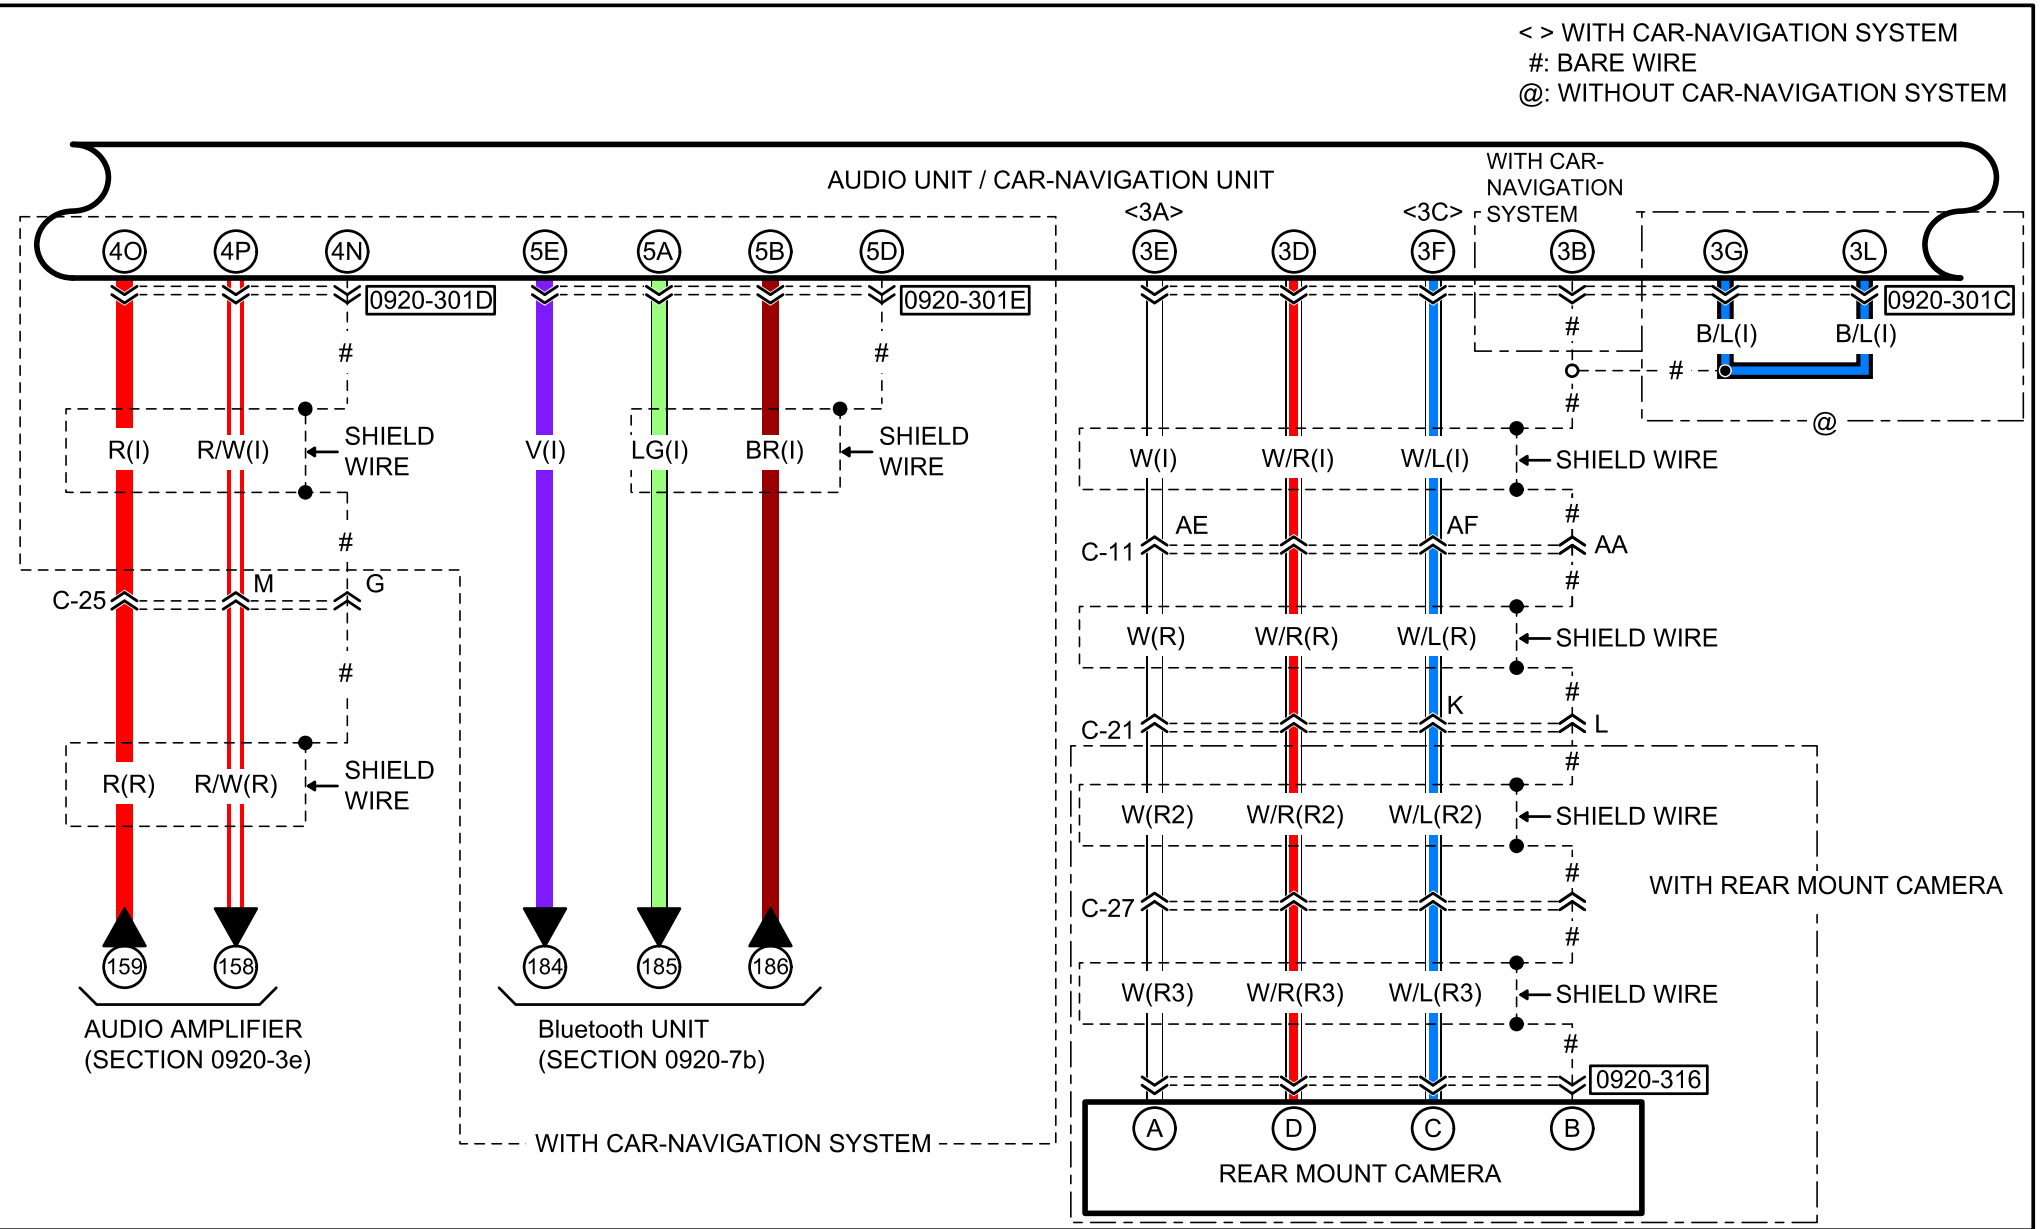

< > WITH CAR-NAVIGATION SYSTEM
: BARE WIRE
@ : WITHOUT CAR-NAVIGATION SYSTEM