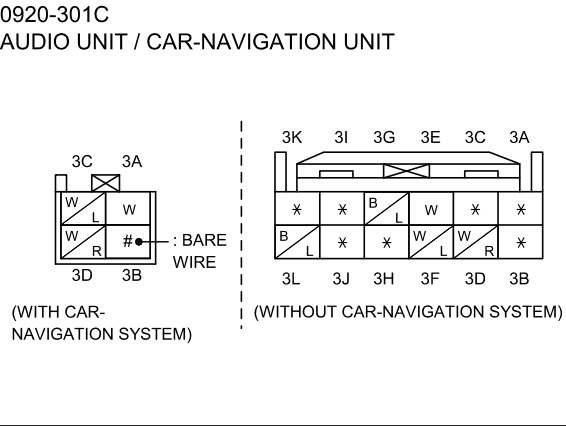

2012 Mazda CX-9
AUDIO SYSTEM (Bose® TYPE AUDIO)

0920-3j