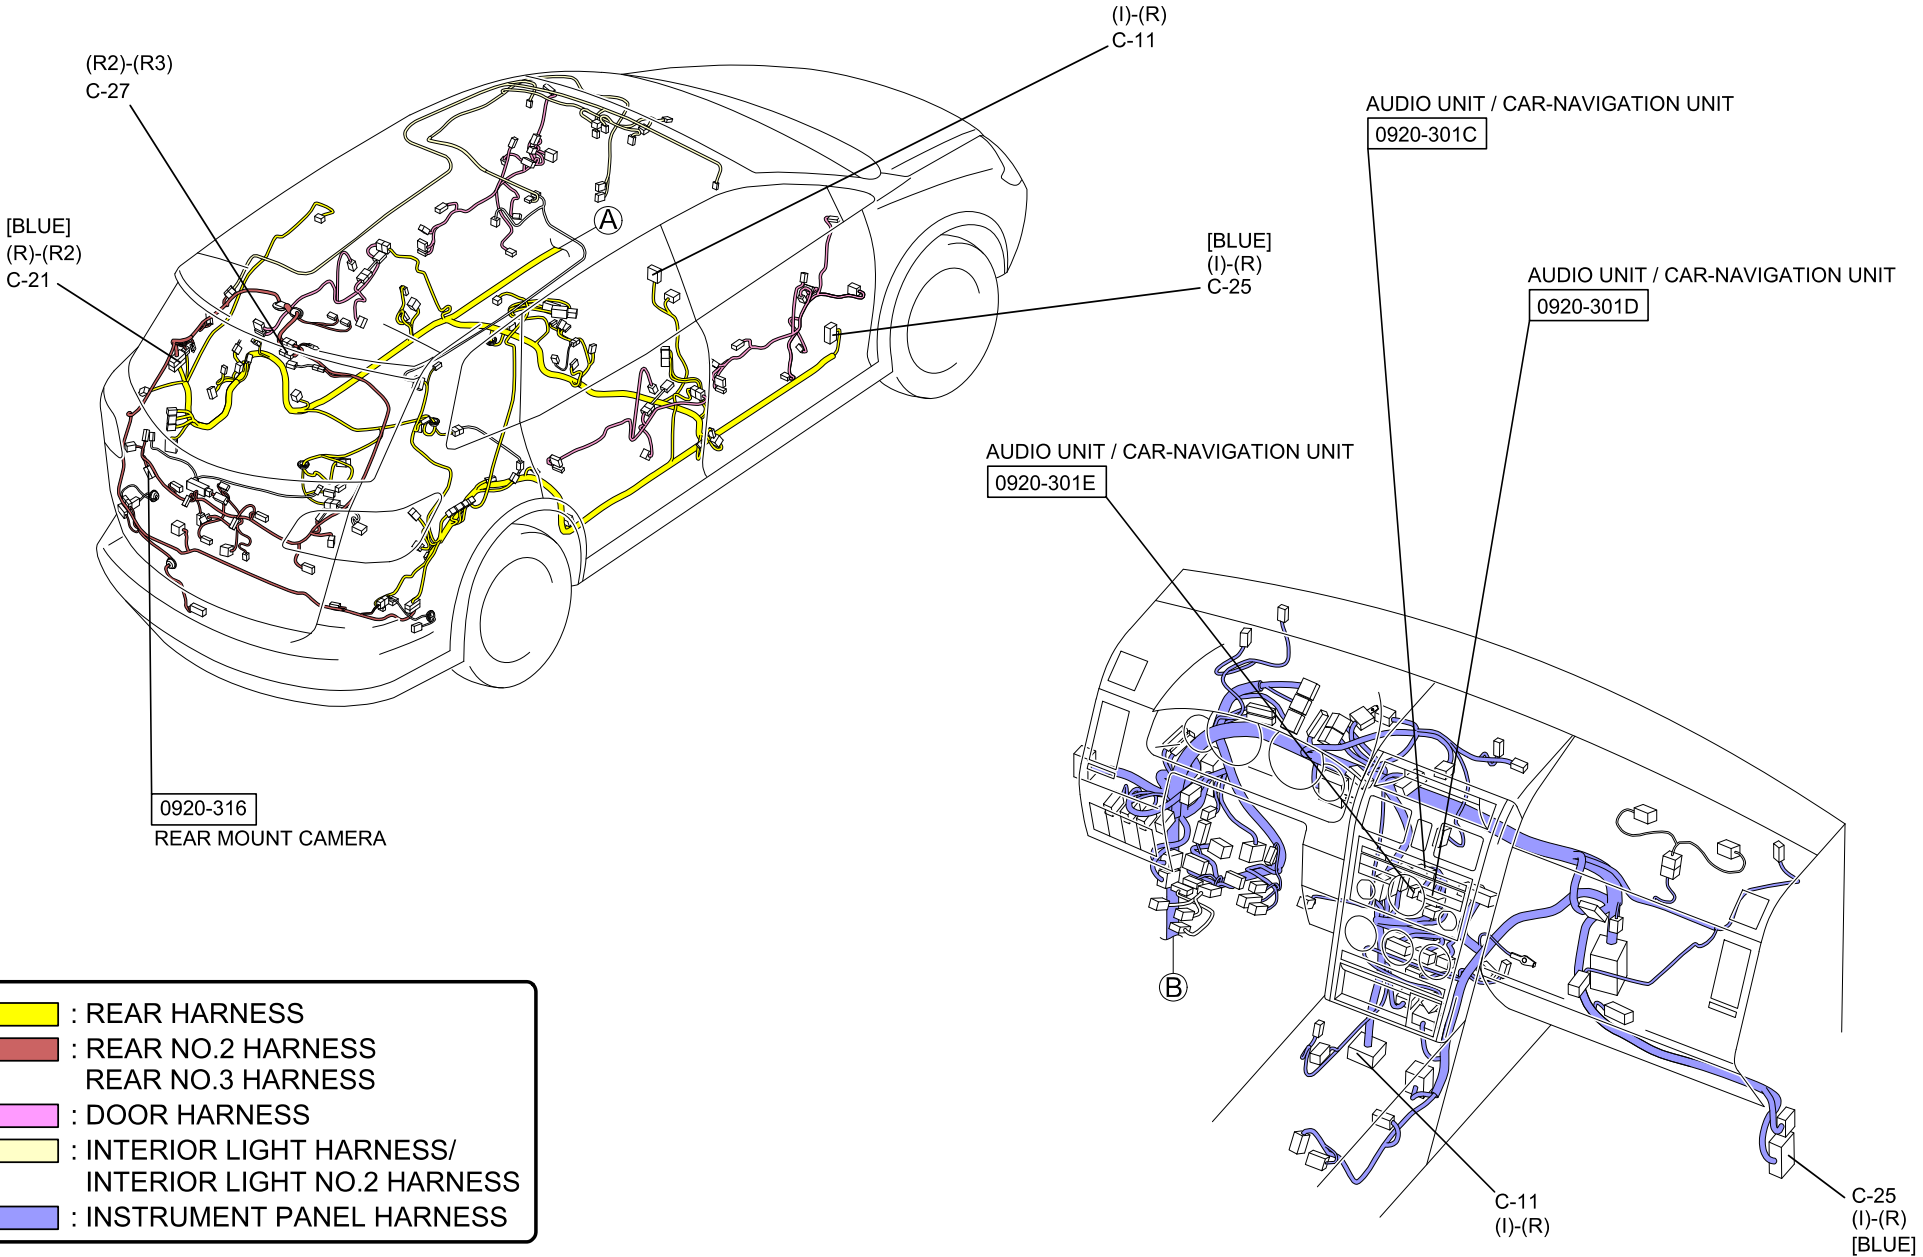

2012 Mazda CX-9
AUDIO SYSTEM (Bose® TYPE AUDIO)

0920-3j

0920-316
REAR MOUNT CAMERA

- : REAR HARNESS
- : REAR NO.2 HARNESS
  REAR NO.3 HARNESS
- : DOOR HARNESS
- : INTERIOR LIGHT HARNESS/
  INTERIOR LIGHT NO.2 HARNESS
- : INSTRUMENT PANEL HARNESS

AUDIO UNIT / CAR-NAVIGATION UNIT
0920-301C

AUDIO UNIT / CAR-NAVIGATION UNIT
0920-301D

AUDIO UNIT / CAR-NAVIGATION UNIT
0920-301E

C-11
(I)-(R)

C-25
(I)-(R)
[BLUE]