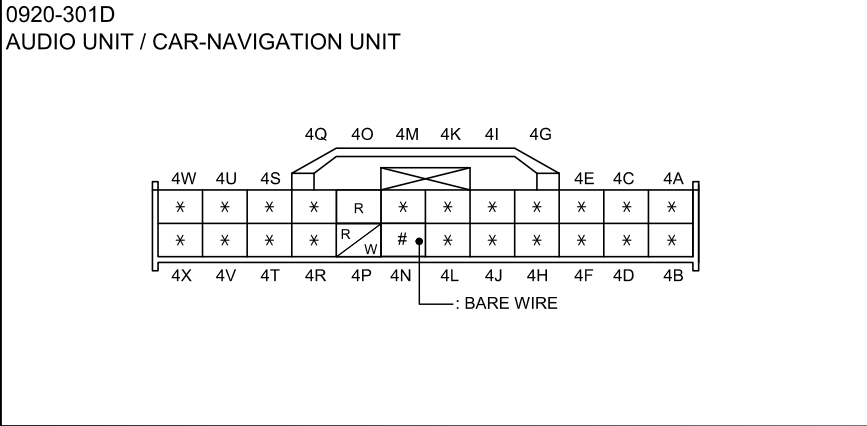

2012 Mazda CX-9
AUDIO SYSTEM (Bose® TYPE AUDIO)

0920-3j