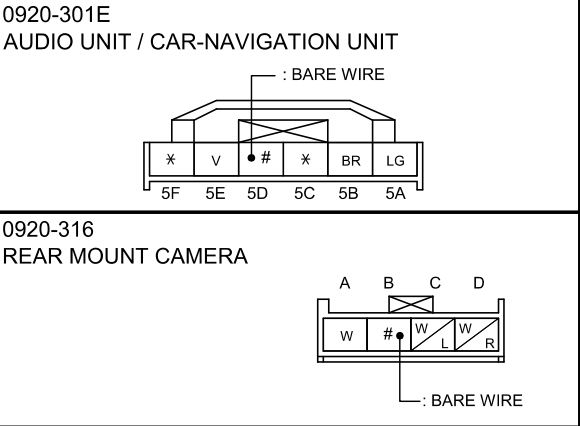

2012 Mazda CX-9
AUDIO SYSTEM (Bose® TYPE AUDIO)

0920-3j