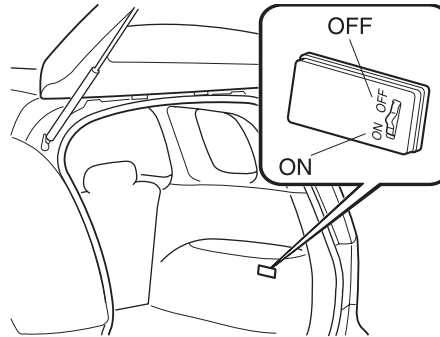

Interior Comfort

Interior Equipment

▼ Overhead Lights

Front

Switch Position	Front Overhead Lights
OFF	Light off
DOOR	<ul style="list-style-type: none"> Light is on when any door is open Light is on or off when the illuminated entry system is on

Rear

Switch Position	Rear Overhead Lights
OFF	Light off
DOOR	<ul style="list-style-type: none"> Light is on when any door is open Light is on or off when the illuminated entry system is on
ON	Light on

▼ Map Lights

The map lights are switched on or off by pressing the switches.

▼ Luggage Compartment Light

Switch Position	Luggage Compartment Light
OFF	Light off
ON	Light on when the liftgate is open