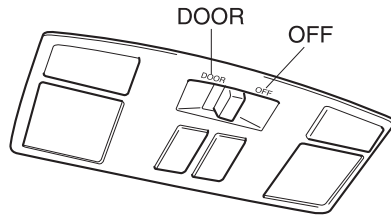

Interior Comfort

Interior Equipment

▼ Overhead Lights

Front

Switch Position	Front Overhead Lights
OFF	Light off
DOOR	<ul style="list-style-type: none"> Light is on when any door is open Light is on or off when the illuminated entry system is on

Rear

Switch Position	Rear Overhead Lights
OFF	Light off
DOOR	<ul style="list-style-type: none"> Light is on when any door is open Light is on or off when the illuminated entry system is on
ON	Light on

▼ Map Lights

The map lights are switched on or off by pressing the switches.

▼ Luggage Compartment Light

Switch Position	Luggage Compartment Light
OFF	Light off
ON	Light on when the liftgate is open