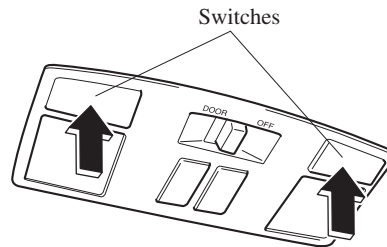

Interior Comfort

Interior Equipment

▼ Overhead Lights

Front

Switch Position	Front Overhead Lights
OFF	Light off
DOOR	<ul style="list-style-type: none"> Light is on when any door is open Light is on or off when the illuminated entry system is on

Rear

Switch Position	Rear Overhead Lights
OFF	Light off
DOOR	<ul style="list-style-type: none"> Light is on when any door is open Light is on or off when the illuminated entry system is on
ON	Light on

▼ Map Lights

The map lights are switched on or off by pressing the switches.

▼ Luggage Compartment Light

Switch Position	Luggage Compartment Light
OFF	Light off
ON	Light on when the liftgate is open