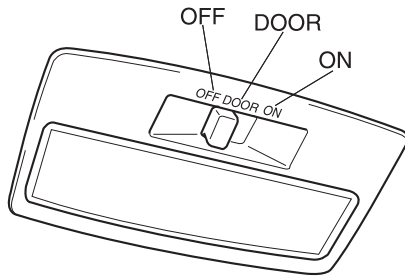

Interior Comfort

Interior Equipment

▼ Overhead Lights

Front

Switch Position	Front Overhead Lights
OFF	Light off
DOOR	<ul style="list-style-type: none"> Light is on when any door is open Light is on or off when the illuminated entry system is on

Rear

Switch Position	Rear Overhead Lights
OFF	Light off
DOOR	<ul style="list-style-type: none"> Light is on when any door is open Light is on or off when the illuminated entry system is on
ON	Light on

▼ Map Lights

The map lights are switched on or off by pressing the switches.

▼ Luggage Compartment Light

Switch Position	Luggage Compartment Light
OFF	Light off
ON	Light on when the liftgate is open