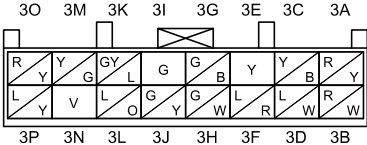

2012 Mazda CX-9
AUDIO SYSTEM (Bose® TYPE AUDIO)

0920-3i

0920-303C
AUDIO AMPLIFIER