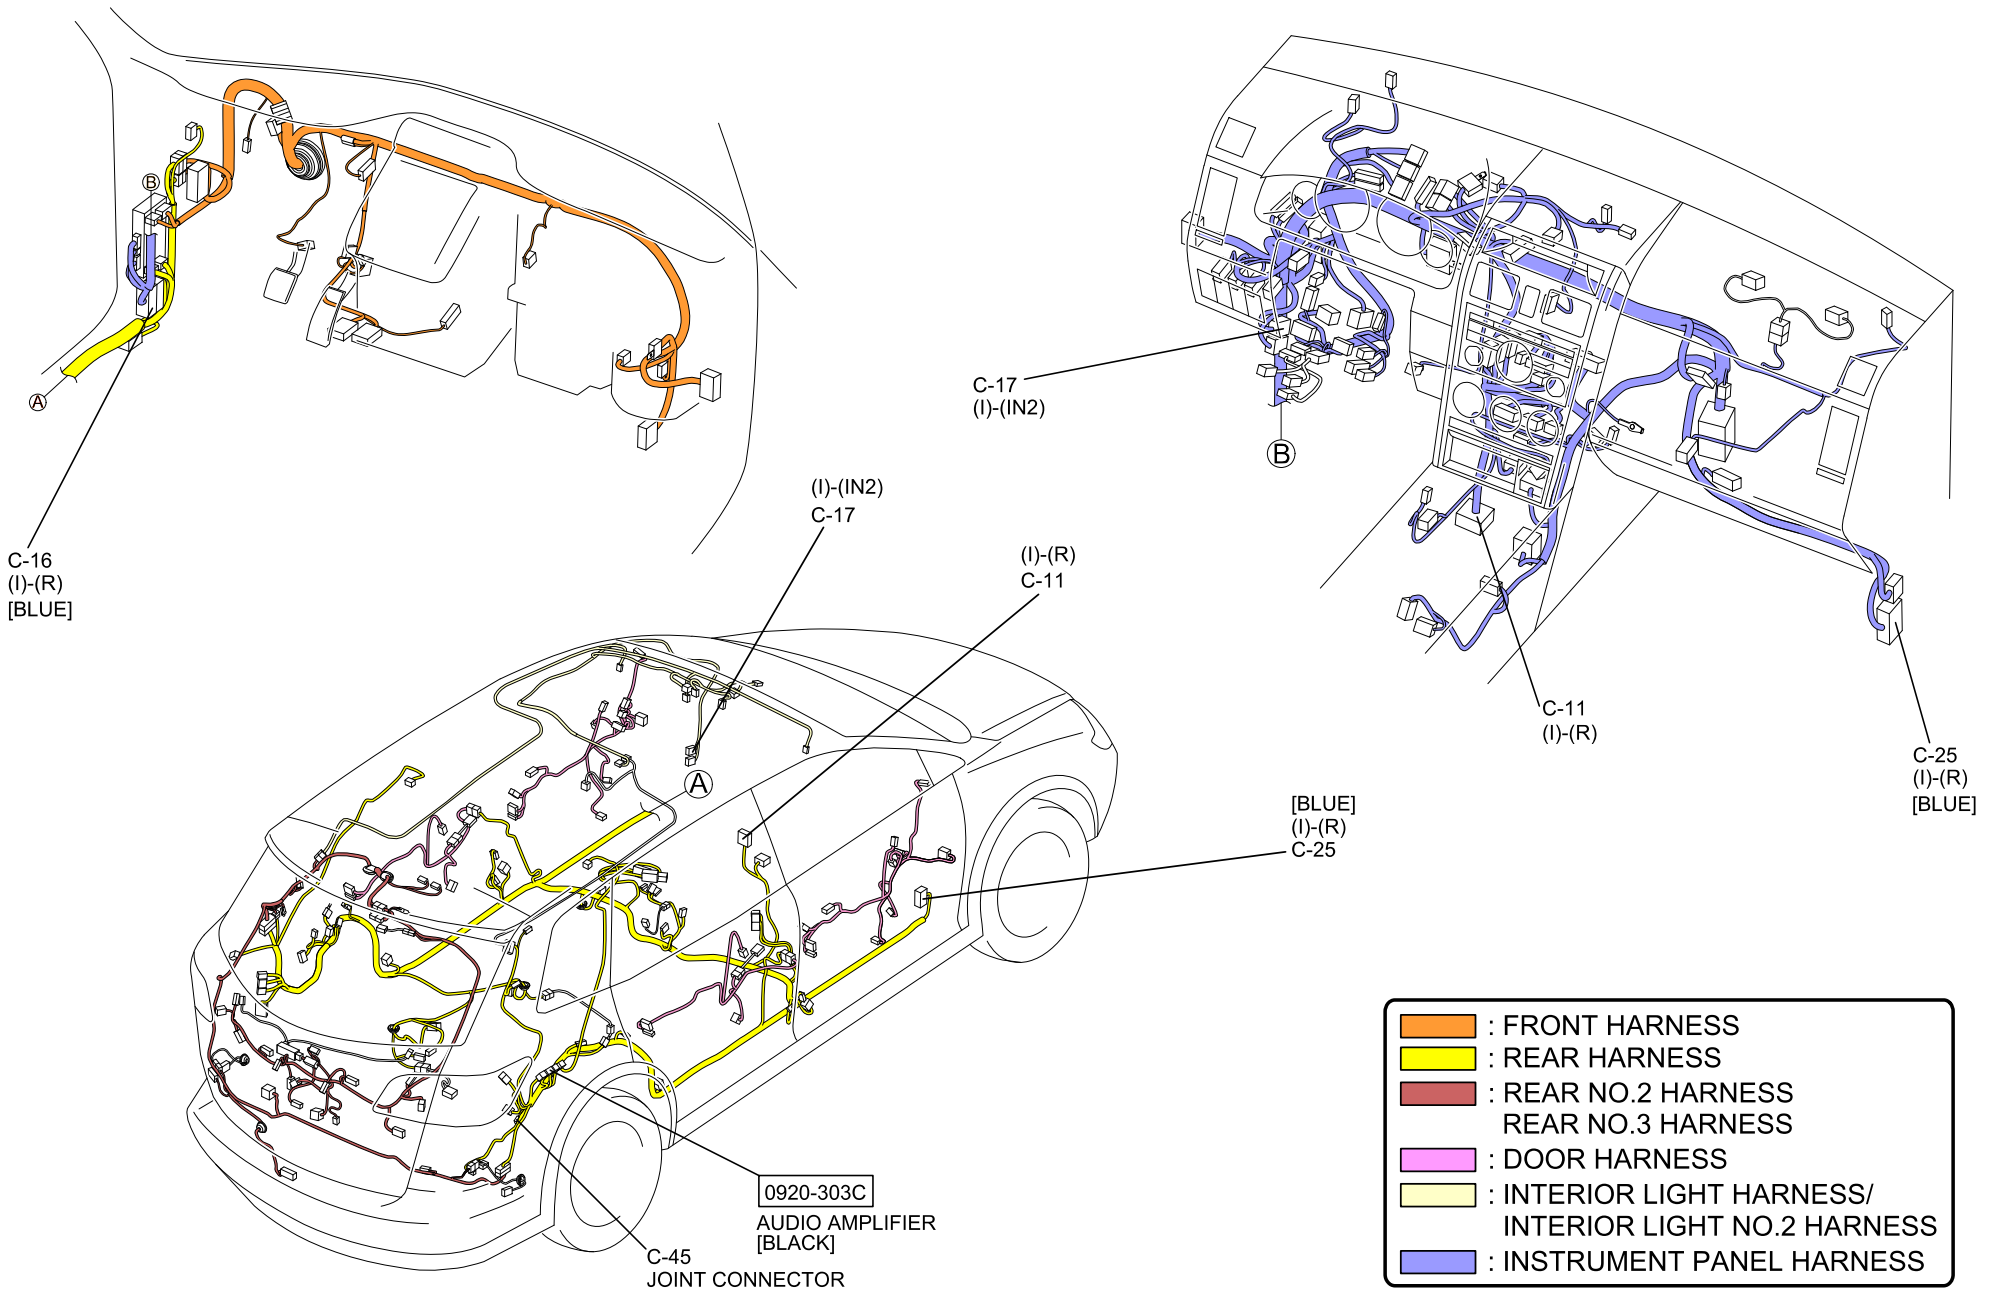

2012 Mazda CX-9  
 AUDIO SYSTEM (Bose® TYPE AUDIO)

0920-3i

0920-303C  
 AUDIO AMPLIFIER

2012 Mazda CX-9  
 AUDIO SYSTEM (Bose® TYPE AUDIO)

0920-3i

C-16  
 (I)-(R)  
 [BLUE]

C-17  
 (I)-(IN2)

(I)-(IN2)  
 C-17

(I)-(R)  
 C-11

[BLUE]  
 (I)-(R)  
 C-25

C-25  
 (I)-(R)  
 [BLUE]

0920-303C  
 AUDIO AMPLIFIER  
 [BLACK]  
 C-45  
 JOINT CONNECTOR

- : FRONT HARNESS
- : REAR HARNESS
- : REAR NO.2 HARNESS  
REAR NO.3 HARNESS
- : DOOR HARNESS
- : INTERIOR LIGHT HARNESS/  
INTERIOR LIGHT NO.2 HARNESS
- : INSTRUMENT PANEL HARNESS