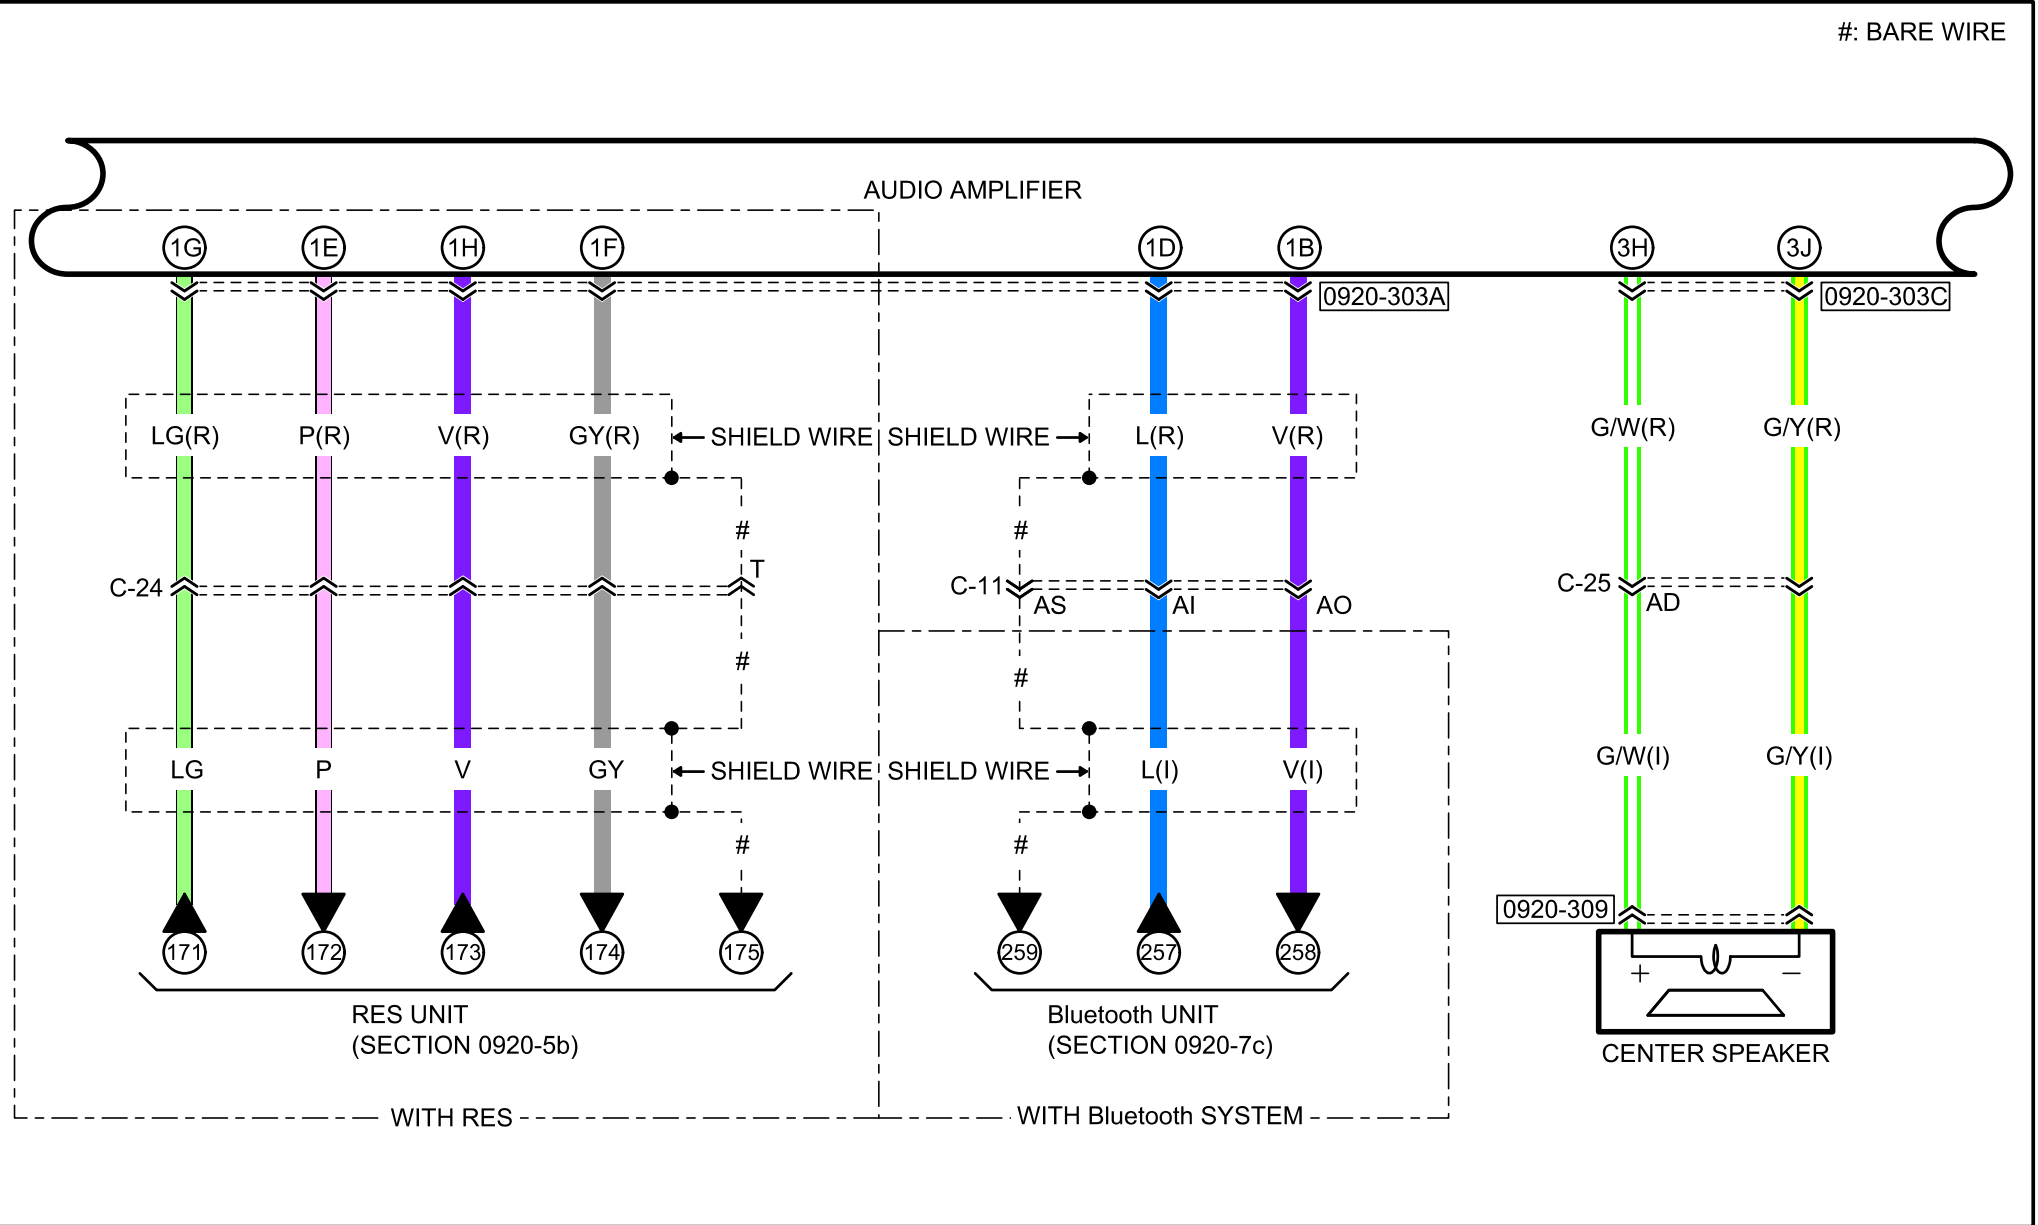

#: BARE WIRE

2012 Mazda CX-9
 AUDIO SYSTEM (Bose® TYPE AUDIO)

0920-3g

0920-303A
 AUDIO AMPLIFIER

0920-303C
 AUDIO AMPLIFIER

0920-309
 CENTER SPEAKER

Center speaker
 3.6 ohms

2012 Mazda CX-9
 AUDIO SYSTEM (Bose® TYPE AUDIO)