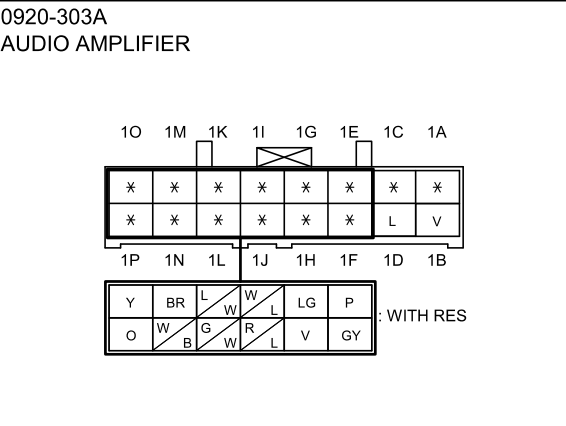

#: BARE WIRE

WITH RES

2012 Mazda CX-9  
 AUDIO SYSTEM (Bose® TYPE AUDIO)

0920-3f

Roof speaker  
 3.6 ohms

ROOF SPEAKER  
0920-308

C-24  
(R)-SHORT CORD

0920-303A  
AUDIO AMPLIFIER  
[BROWN]

0920-303D  
AUDIO AMPLIFIER  
[BLACK]

-  : REAR HARNESS
-  : REAR NO.2 HARNESS  
REAR NO.3 HARNESS
-  : DOOR HARNESS
-  : INTERIOR LIGHT HARNESS/  
INTERIOR LIGHT NO.2 HARNESS