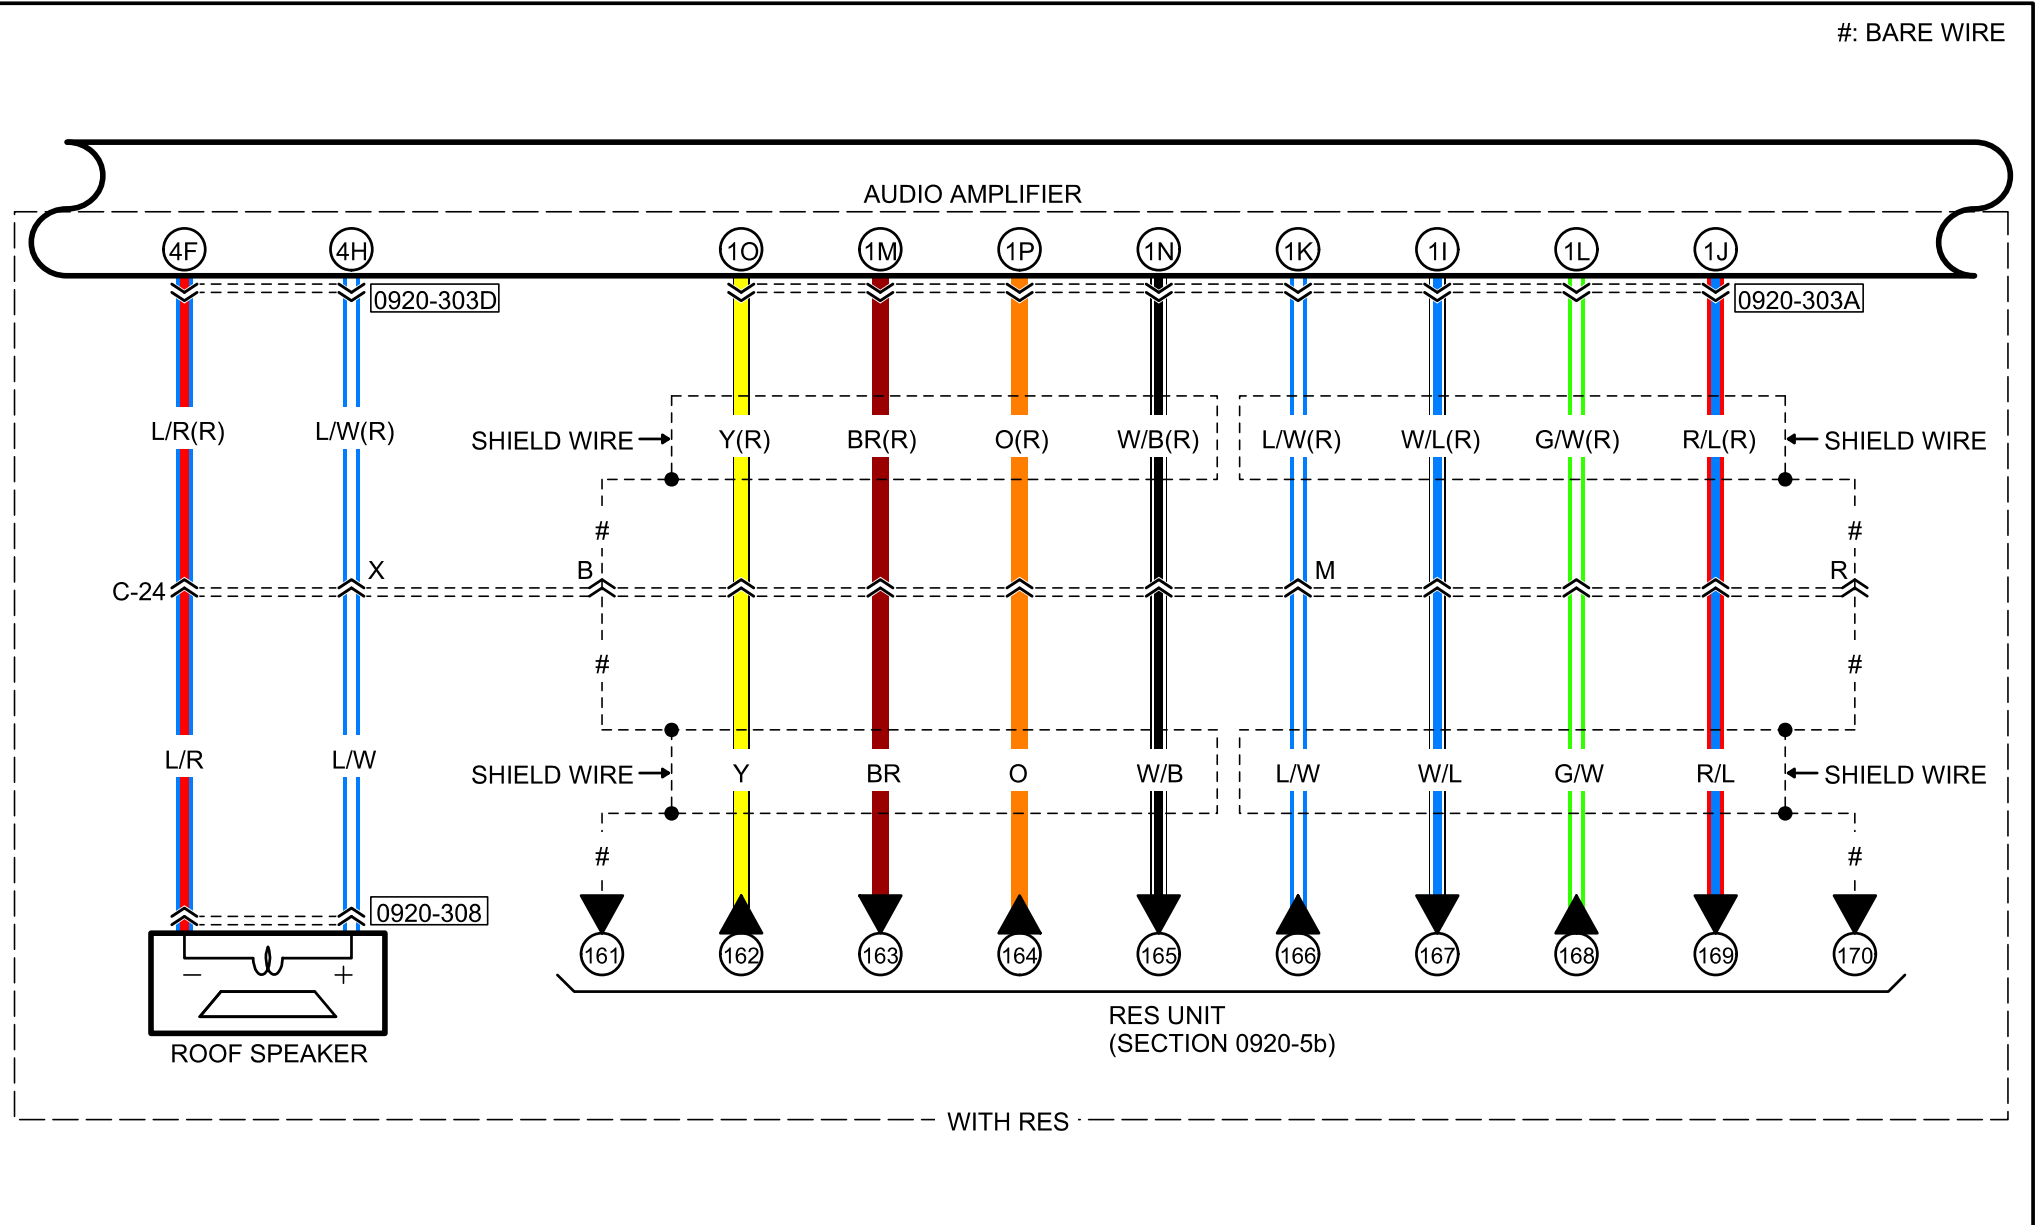

#: BARE WIRE

WITH RES

2012 Mazda CX-9  
 AUDIO SYSTEM (Bose® TYPE AUDIO)

0920-3f

Roof speaker  
 3.6 ohms

ROOF SPEAKER  
0920-308

C-24  
(R)-SHORT CORD

0920-303A  
AUDIO AMPLIFIER  
[BROWN]

0920-303D  
AUDIO AMPLIFIER  
[BLACK]

-  : REAR HARNESS
-  : REAR NO.2 HARNESS  
REAR NO.3 HARNESS
-  : DOOR HARNESS
-  : INTERIOR LIGHT HARNESS/  
INTERIOR LIGHT NO.2 HARNESS