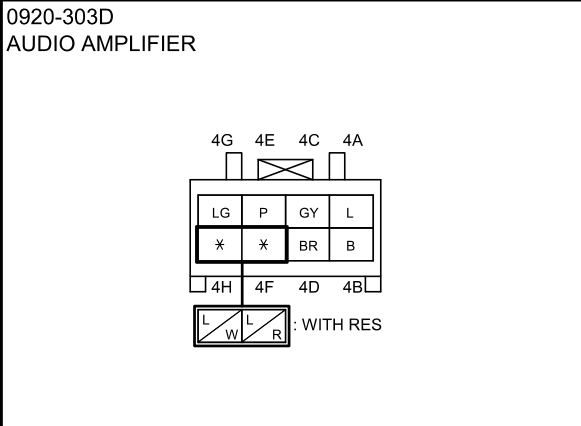

#: BARE WIRE

WITH RES

2012 Mazda CX-9  
 AUDIO SYSTEM (Bose® TYPE AUDIO)

0920-3f

Roof speaker  
 3.6 ohms

ROOF SPEAKER  
0920-308

C-24  
(R)-SHORT CORD

0920-303A  
AUDIO AMPLIFIER  
[BROWN]

0920-303D  
AUDIO AMPLIFIER  
[BLACK]

-  : REAR HARNESS
-  : REAR NO.2 HARNESS  
REAR NO.3 HARNESS
-  : DOOR HARNESS
-  : INTERIOR LIGHT HARNESS/  
INTERIOR LIGHT NO.2 HARNESS