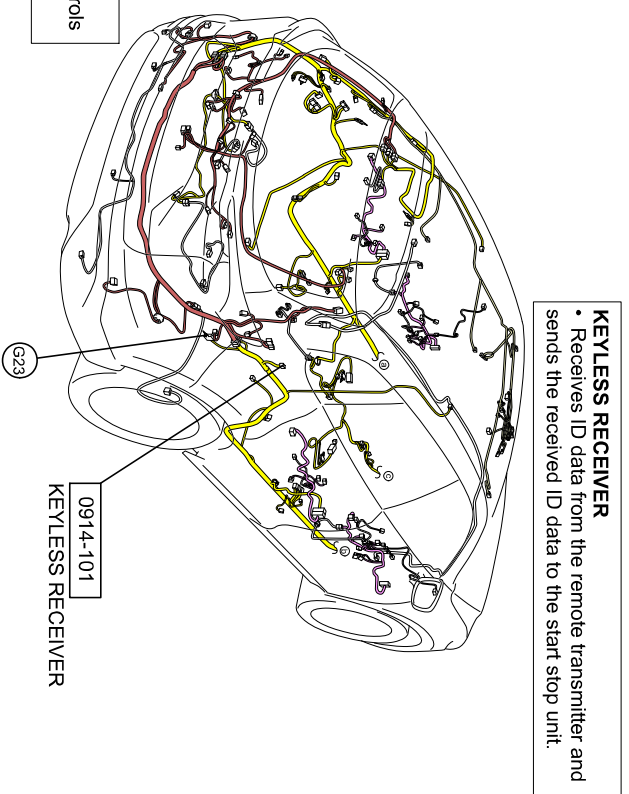

FRONT BODY CONTROL MODULE (FBCM)
 • The front body control module (FBCM) controls the system based on the input/output signals.

- : FRONT HARNESS
- : EMISSION HARNESS
- : INSTRUMENT PANEL HARNESS
- : REAR HARNESS
- : REAR No.2 HARNESS
- : REAR No.4 HARNESS
- : REAR No.5 HARNESS
- : DOOR HARNESS
- : INTERIOR LIGHT HARNESS
- : INTERIOR LIGHT No.2 HARNESS