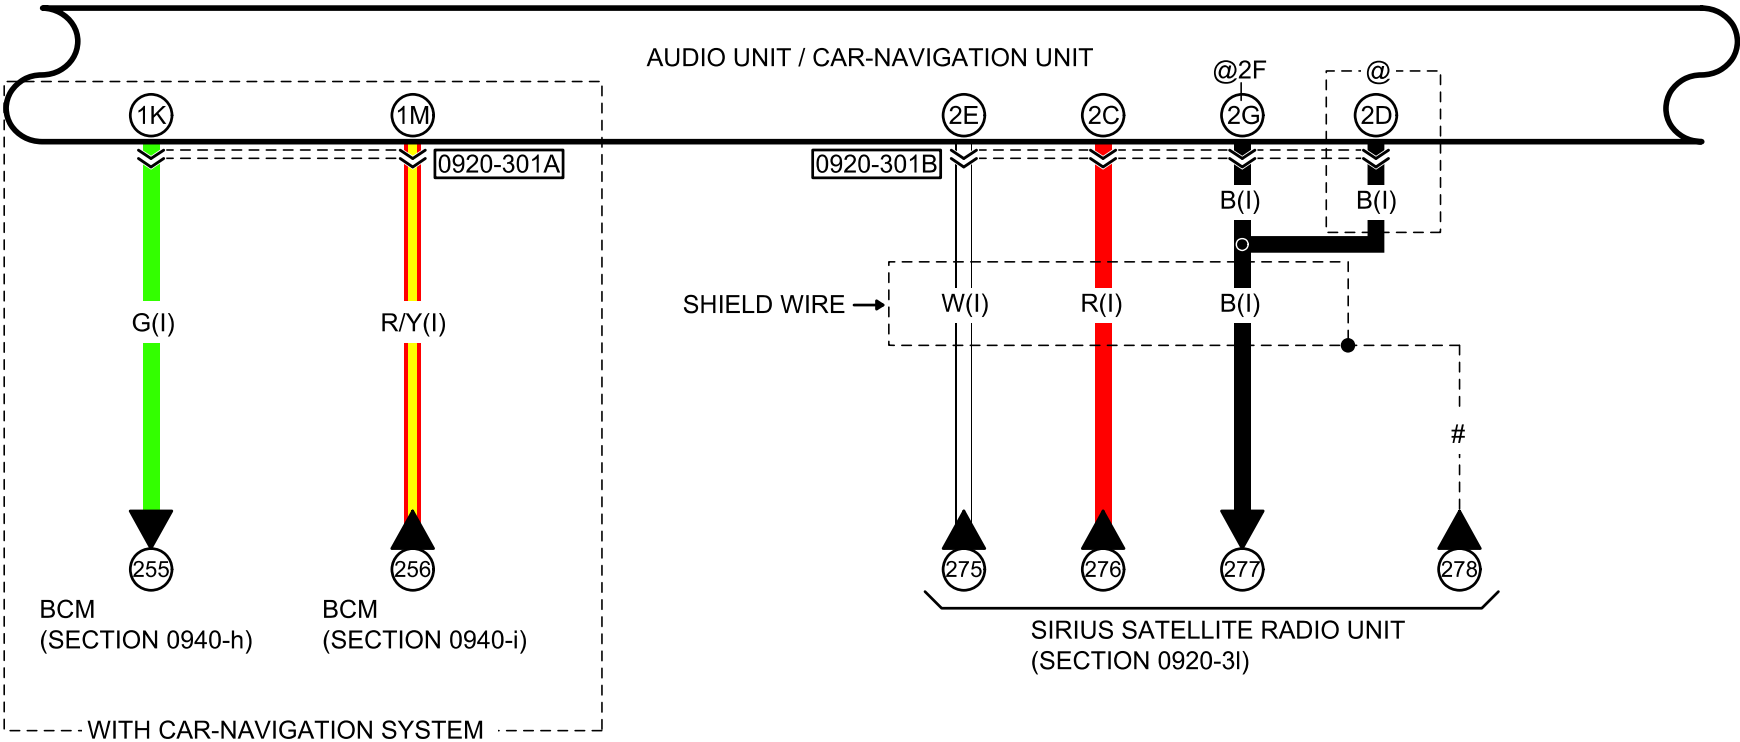

#: BARE WIRE
@: WITHOUT CAR-NAVIGATION SYSTEM

2012 Mazda CX-9
 AUDIO SYSTEM (Bose® TYPE AUDIO)

0920-3c

0920-301A
 AUDIO UNIT / CAR-NAVIGATION UNIT

0920-301B
 AUDIO UNIT / CAR-NAVIGATION UNIT

AUDIO UNIT / CAR-NAVIGATION UNIT
0920-301B

AUDIO UNIT / CAR-NAVIGATION UNIT
0920-301A

B

 : INSTRUMENT PANEL HARNESS