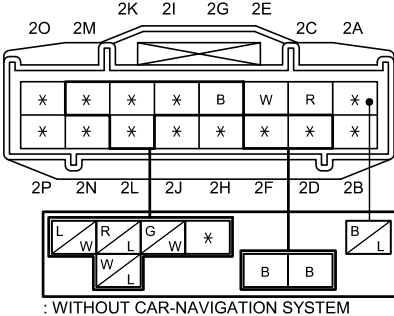

#: BARE WIRE
@: WITHOUT CAR-NAVIGATION SYSTEM

2012 Mazda CX-9
 AUDIO SYSTEM (Bose® TYPE AUDIO)

0920-3c

0920-301A
 AUDIO UNIT / CAR-NAVIGATION UNIT

0920-301B
 AUDIO UNIT / CAR-NAVIGATION UNIT

AUDIO UNIT / CAR-NAVIGATION UNIT
0920-301B

AUDIO UNIT / CAR-NAVIGATION UNIT
0920-301A

B

 : INSTRUMENT PANEL HARNESS