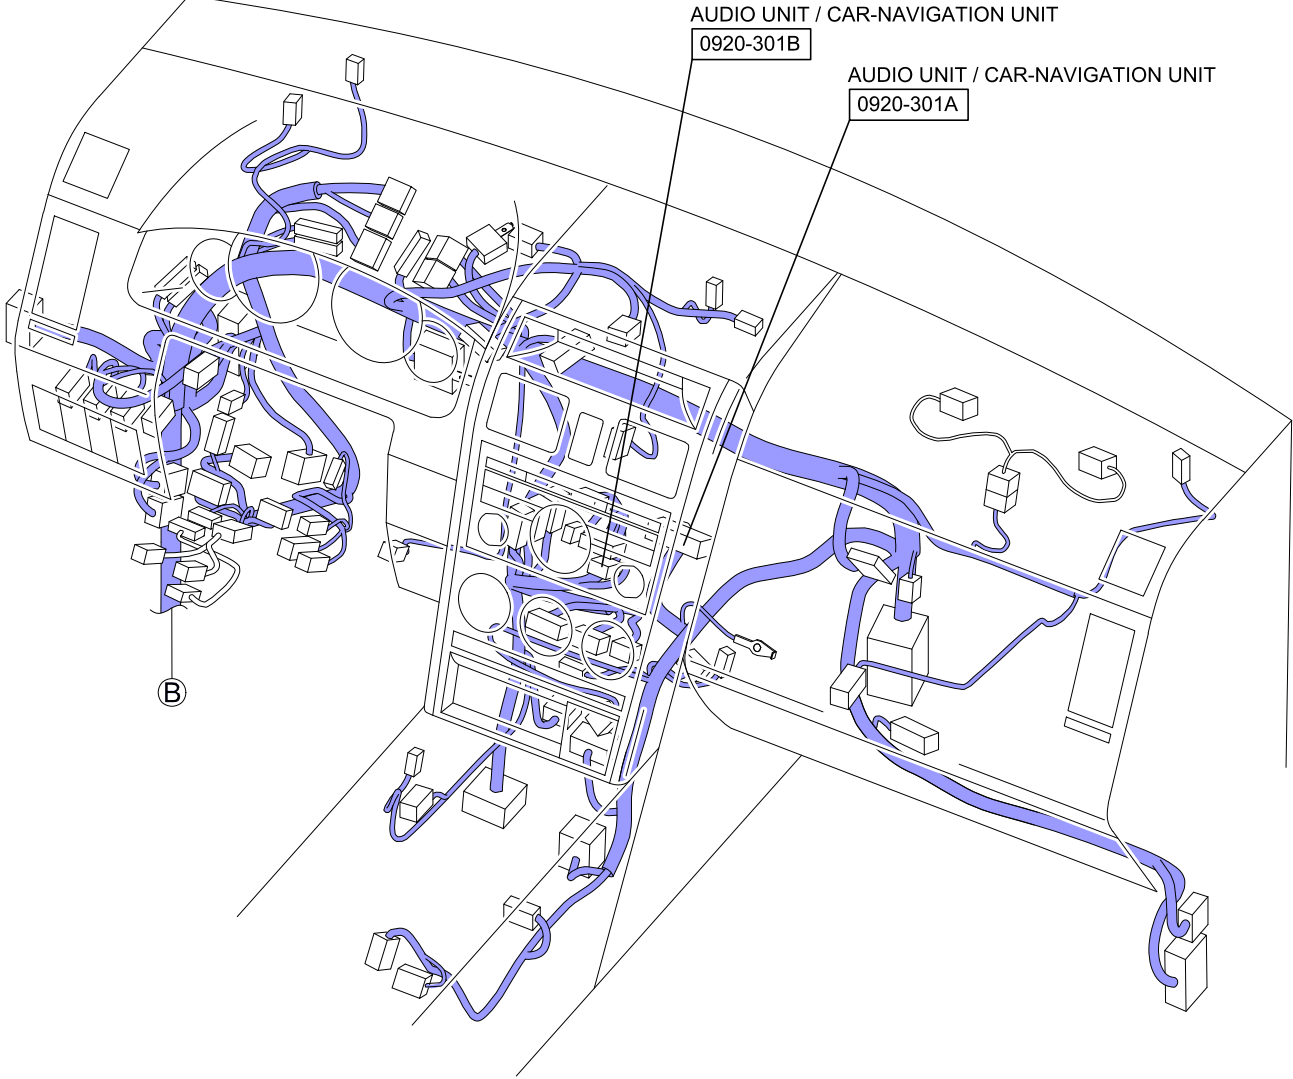

#: BARE WIRE
@: WITHOUT CAR-NAVIGATION SYSTEM

2012 Mazda CX-9
 AUDIO SYSTEM (Bose® TYPE AUDIO)

0920-3c

0920-301A
 AUDIO UNIT / CAR-NAVIGATION UNIT

0920-301B
 AUDIO UNIT / CAR-NAVIGATION UNIT

AUDIO UNIT / CAR-NAVIGATION UNIT
0920-301B

AUDIO UNIT / CAR-NAVIGATION UNIT
0920-301A

B

 : INSTRUMENT PANEL HARNESS