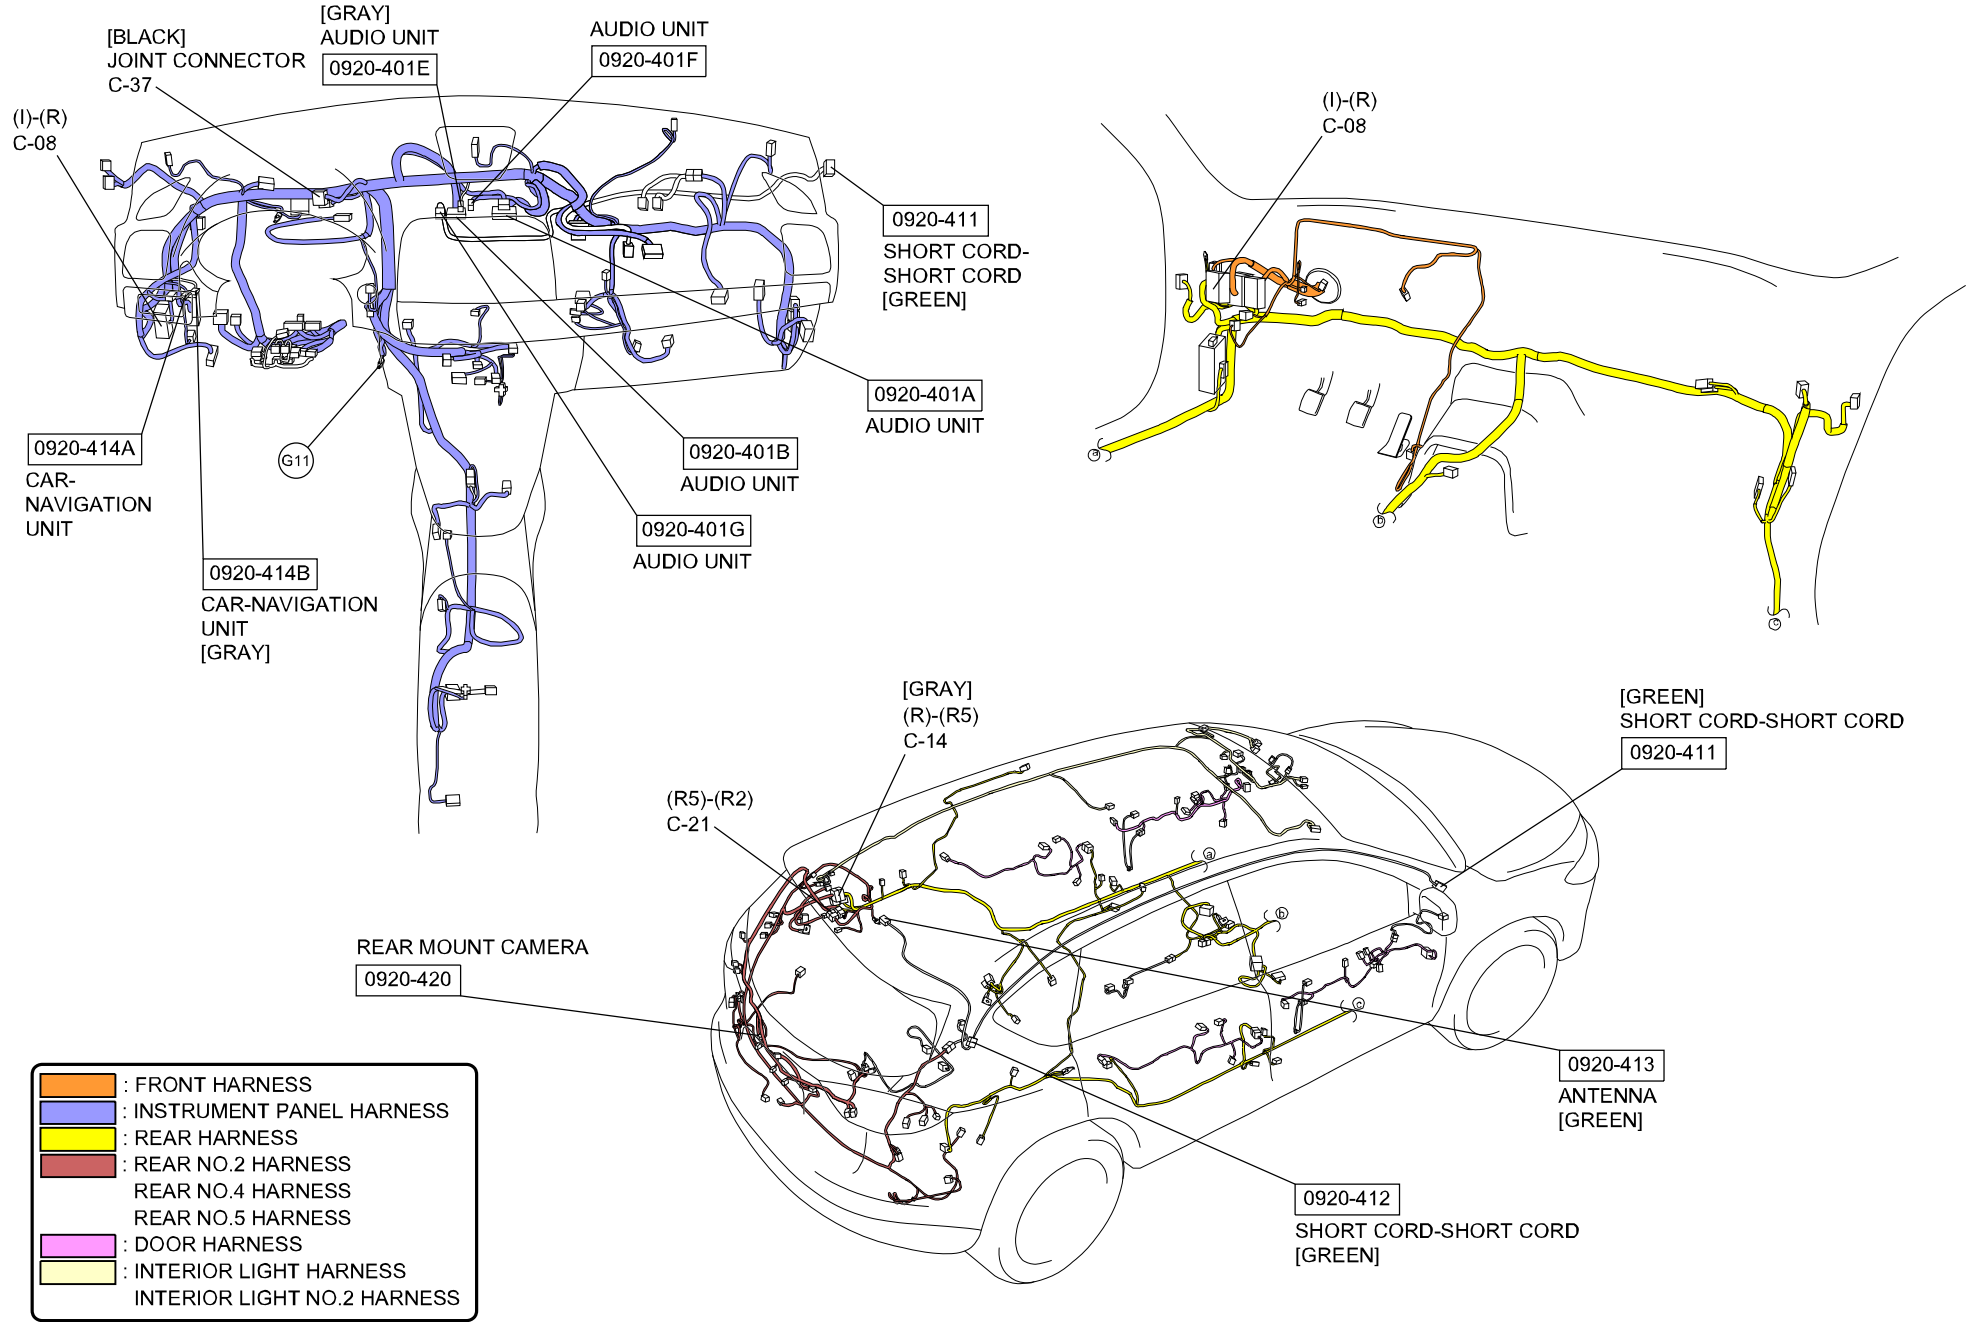

# : BARE WIRE

2015 Mazda CX-5  
 CAR-NAVIGATION SYSTEM (WITHOUT Bose® TYPE AUDIO)

0920-4c

2015 Mazda CX-5  
 CAR-NAVIGATION SYSTEM (WITHOUT Bose® TYPE AUDIO)

0920-4c

- : FRONT HARNESS
- : INSTRUMENT PANEL HARNESS
- : REAR HARNESS
- : REAR NO.2 HARNESS
- : REAR NO.4 HARNESS
- : REAR NO.5 HARNESS
- : DOOR HARNESS
- : INTERIOR LIGHT HARNESS
- : INTERIOR LIGHT NO.2 HARNESS