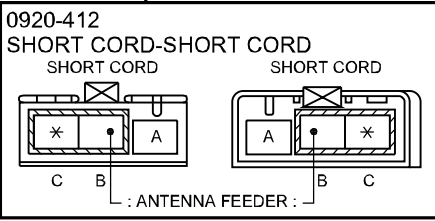

# : BARE WIRE

2015 Mazda CX-5  
 CAR-NAVIGATION SYSTEM (WITHOUT Bose® TYPE AUDIO)

0920-4c

2015 Mazda CX-5  
 CAR-NAVIGATION SYSTEM (WITHOUT Bose® TYPE AUDIO)

0920-4c

- : FRONT HARNESS
- : INSTRUMENT PANEL HARNESS
- : REAR HARNESS
- : REAR NO.2 HARNESS
- : REAR NO.4 HARNESS
- : REAR NO.5 HARNESS
- : DOOR HARNESS
- : INTERIOR LIGHT HARNESS
- : INTERIOR LIGHT NO.2 HARNESS