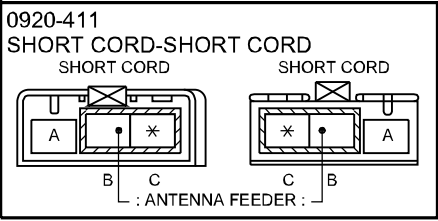

# : BARE WIRE

2015 Mazda CX-5  
 CAR-NAVIGATION SYSTEM (WITHOUT Bose® TYPE AUDIO)

0920-4c

2015 Mazda CX-5  
 CAR-NAVIGATION SYSTEM (WITHOUT Bose® TYPE AUDIO)

0920-4c

- : FRONT HARNESS
- : INSTRUMENT PANEL HARNESS
- : REAR HARNESS
- : REAR NO.2 HARNESS
- : REAR NO.4 HARNESS
- : REAR NO.5 HARNESS
- : DOOR HARNESS
- : INTERIOR LIGHT HARNESS
- : INTERIOR LIGHT NO.2 HARNESS