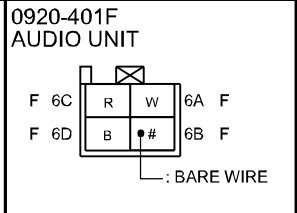

# : BARE WIRE

2015 Mazda CX-5  
 CAR-NAVIGATION SYSTEM (WITHOUT Bose® TYPE AUDIO)

0920-4c

2015 Mazda CX-5  
 CAR-NAVIGATION SYSTEM (WITHOUT Bose® TYPE AUDIO)

0920-4c

- : FRONT HARNESS
- : INSTRUMENT PANEL HARNESS
- : REAR HARNESS
- : REAR NO.2 HARNESS
- : REAR NO.4 HARNESS
- : REAR NO.5 HARNESS
- : DOOR HARNESS
- : INTERIOR LIGHT HARNESS
- : INTERIOR LIGHT NO.2 HARNESS