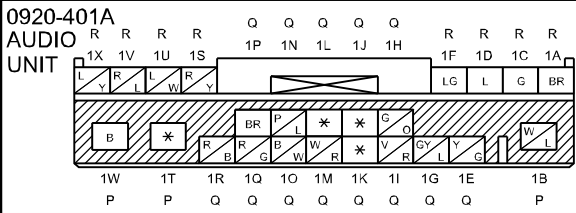

# : BARE WIRE

2015 Mazda CX-5  
 CAR-NAVIGATION SYSTEM (WITHOUT Bose® TYPE AUDIO)

0920-4c

2015 Mazda CX-5  
 CAR-NAVIGATION SYSTEM (WITHOUT Bose® TYPE AUDIO)

0920-4c

- : FRONT HARNESS
- : INSTRUMENT PANEL HARNESS
- : REAR HARNESS
- : REAR NO.2 HARNESS
- : REAR NO.4 HARNESS
- : REAR NO.5 HARNESS
- : DOOR HARNESS
- : INTERIOR LIGHT HARNESS
- : INTERIOR LIGHT NO.2 HARNESS