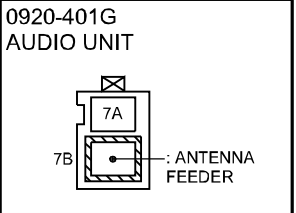

# : BARE WIRE

2015 Mazda CX-5  
 CAR-NAVIGATION SYSTEM (WITHOUT Bose® TYPE AUDIO)

0920-4c

2015 Mazda CX-5  
 CAR-NAVIGATION SYSTEM (WITHOUT Bose® TYPE AUDIO)

0920-4c

- : FRONT HARNESS
- : INSTRUMENT PANEL HARNESS
- : REAR HARNESS
- : REAR NO.2 HARNESS
- : REAR NO.4 HARNESS
- : REAR NO.5 HARNESS
- : DOOR HARNESS
- : INTERIOR LIGHT HARNESS
- : INTERIOR LIGHT NO.2 HARNESS