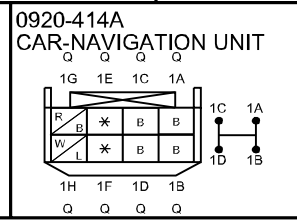

# : BARE WIRE

2015 Mazda CX-5  
 CAR-NAVIGATION SYSTEM (WITHOUT Bose® TYPE AUDIO)

0920-4c

2015 Mazda CX-5  
 CAR-NAVIGATION SYSTEM (WITHOUT Bose® TYPE AUDIO)

0920-4c

- : FRONT HARNESS
- : INSTRUMENT PANEL HARNESS
- : REAR HARNESS
- : REAR NO.2 HARNESS
- : REAR NO.4 HARNESS
- : REAR NO.5 HARNESS
- : DOOR HARNESS
- : INTERIOR LIGHT HARNESS
- : INTERIOR LIGHT NO.2 HARNESS