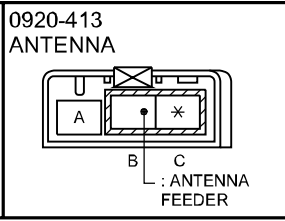

# : BARE WIRE

2015 Mazda CX-5  
 CAR-NAVIGATION SYSTEM (WITHOUT Bose® TYPE AUDIO)

0920-4c

2015 Mazda CX-5  
 CAR-NAVIGATION SYSTEM (WITHOUT Bose® TYPE AUDIO)

0920-4c

- : FRONT HARNESS
- : INSTRUMENT PANEL HARNESS
- : REAR HARNESS
- : REAR NO.2 HARNESS
- : REAR NO.4 HARNESS
- : REAR NO.5 HARNESS
- : DOOR HARNESS
- : INTERIOR LIGHT HARNESS
- : INTERIOR LIGHT NO.2 HARNESS