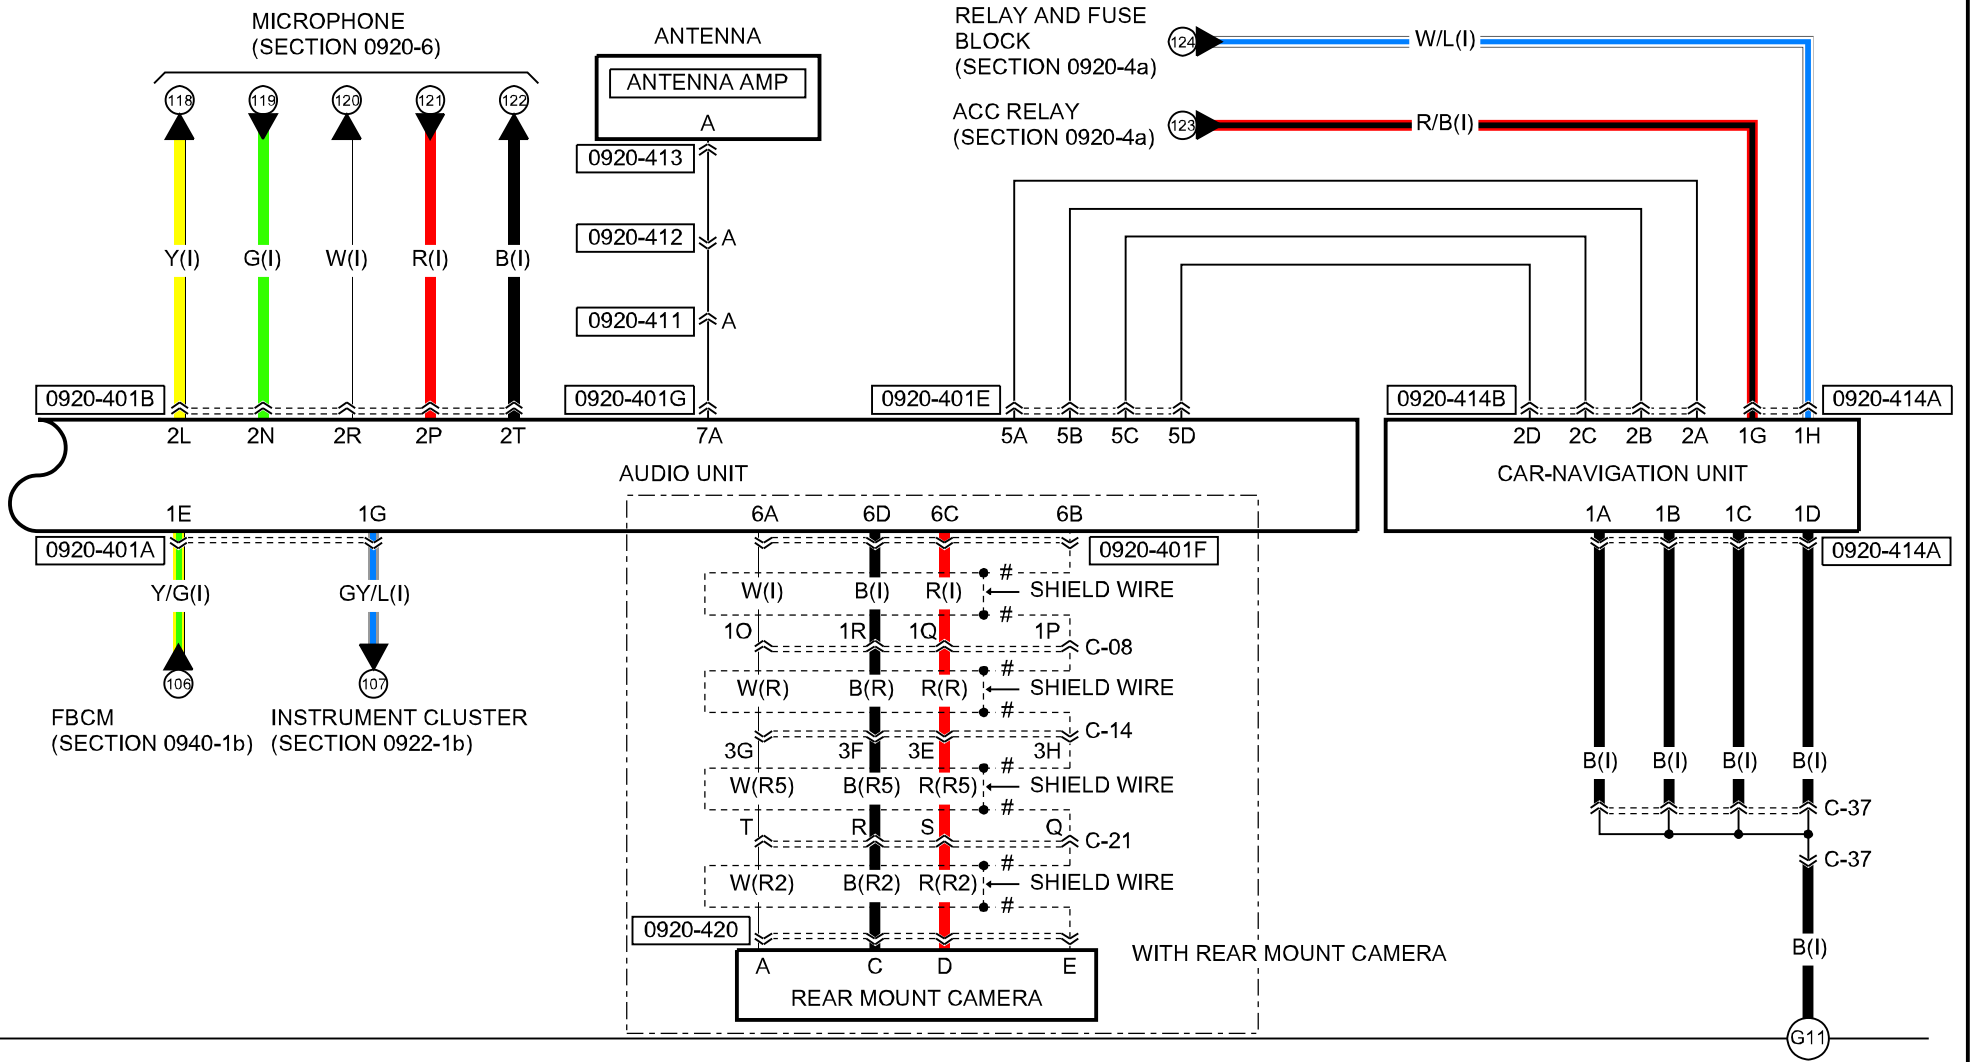

2015 Mazda CX-5  
 CAR-NAVIGATION SYSTEM (WITHOUT Bose® TYPE AUDIO)

0920-4c

# : BARE WIRE

2015 Mazda CX-5  
 CAR-NAVIGATION SYSTEM (WITHOUT Bose® TYPE AUDIO)

0920-4c

2015 Mazda CX-5  
 CAR-NAVIGATION SYSTEM (WITHOUT Bose® TYPE AUDIO)

0920-4c

- : FRONT HARNESS
- : INSTRUMENT PANEL HARNESS
- : REAR HARNESS
- : REAR NO.2 HARNESS
- : REAR NO.4 HARNESS
- : REAR NO.5 HARNESS
- : DOOR HARNESS
- : INTERIOR LIGHT HARNESS
- : INTERIOR LIGHT NO.2 HARNESS