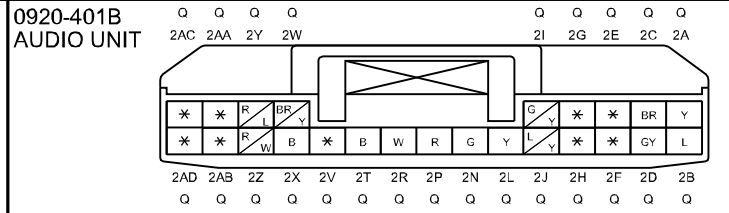

2015 Mazda CX-5
CAR-NAVIGATION SYSTEM (WITHOUT Bose® TYPE AUDIO)

0920-4c