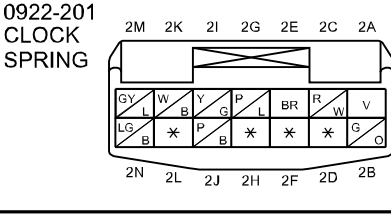

# 2015 Mazda CX-5 CAR-NAVIGATION SYSTEM (WITHOUT Bose® TYPE AUDIO)

0920-4b

**Start stop unit terminal voltage table (reference)**

Terminal	Measurement conditions	Voltage (V)
1AA	Up switch is pressed	1.0 or less
	Down switch is pressed	Approx. 1.2
	INFO button is pressed	Approx. 2.2
	Except above	Approx. 3.3
1AB	Under any condition	1.0 or less