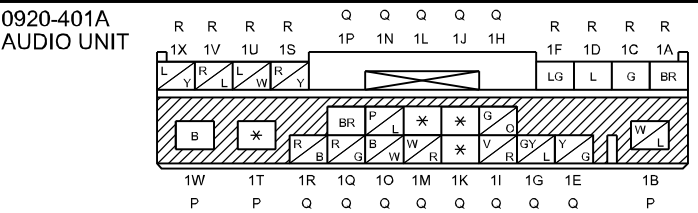

# 2015 Mazda CX-5 CAR-NAVIGATION SYSTEM (WITHOUT Bose® TYPE AUDIO)

0920-4b

**Start stop unit terminal voltage table (reference)**

Terminal	Measurement conditions	Voltage (V)
1AA	Up switch is pressed	1.0 or less
	Down switch is pressed	Approx. 1.2
	INFO button is pressed	Approx. 2.2
	Except above	Approx. 3.3
1AB	Under any condition	1.0 or less

**Steering switch With Bluetooth system**

○-W-○ : Resistance

Switch Position	Terminal		Resistance (ohm)
	H	J	
Volume Switch (-) ON	○-W-○		53.064—54.136
Volume Switch (+) ON	○-W-○		145.233—148.167
Seek Switch (+) ON	○-W-○		297.693—303.707
Seek Switch (-) ON	○-W-○		556.083—567.317
OFF	○-W-○		4,813.083—4,910.317