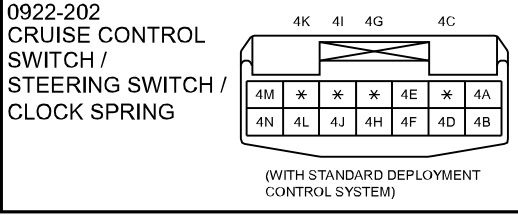

# 2015 Mazda CX-5 CAR-NAVIGATION SYSTEM (WITHOUT Bose® TYPE AUDIO)

0920-4b

**Start stop unit terminal voltage table (reference)**

Terminal	Measurement conditions	Voltage (V)
1AA	Up switch is pressed	1.0 or less
	Down switch is pressed	Approx. 1.2
	INFO button is pressed	Approx. 2.2
	Except above	Approx. 3.3
1AB	Under any condition	1.0 or less