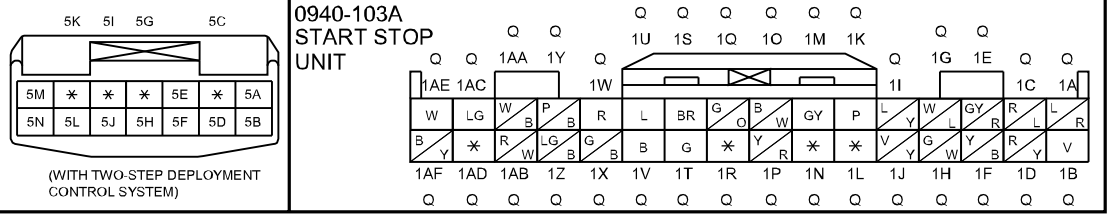

# 2015 Mazda CX-5 CAR-NAVIGATION SYSTEM (WITHOUT Bose® TYPE AUDIO)

0920-4b

**Start stop unit terminal voltage table (reference)**

Terminal	Measurement conditions	Voltage (V)
1AA	Up switch is pressed	1.0 or less
	Down switch is pressed	Approx. 1.2
	INFO button is pressed	Approx. 2.2
	Except above	Approx. 3.3
1AB	Under any condition	1.0 or less

**Steering switch With Bluetooth system**

○-W-○ : Resistance

Switch Position	Terminal		Resistance (ohm)
	H	J	
Volume Switch (-) ON	○-W-○		53.064—54.136
Volume Switch (+) ON	○-W-○		145.233—148.167
Seek Switch (+) ON	○-W-○		297.693—303.707
Seek Switch (-) ON	○-W-○		556.083—567.317
OFF	○-W-○		4,813.083—4,910.317