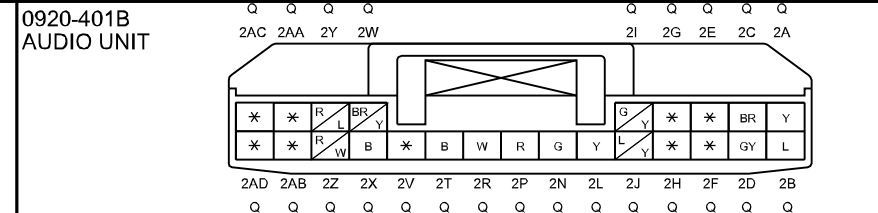

# 2015 Mazda CX-5 CAR-NAVIGATION SYSTEM (WITHOUT Bose® TYPE AUDIO)

0920-4b

**Start stop unit terminal voltage table (reference)**

Terminal	Measurement conditions	Voltage (V)
1AA	Up switch is pressed	1.0 or less
	Down switch is pressed	Approx. 1.2
	INFO button is pressed	Approx. 2.2
	Except above	Approx. 3.3
1AB	Under any condition	1.0 or less

**Steering switch With Bluetooth system**

○-W-○ : Resistance

Switch Position	Terminal		Resistance (ohm)
	H	J	
Volume Switch (-) ON	○-W-○		53.064—54.136
Volume Switch (+) ON	○-W-○		145.233—148.167
Seek Switch (+) ON	○-W-○		297.693—303.707
Seek Switch (-) ON	○-W-○		556.083—567.317
OFF	○-W-○		4,813.083—4,910.317