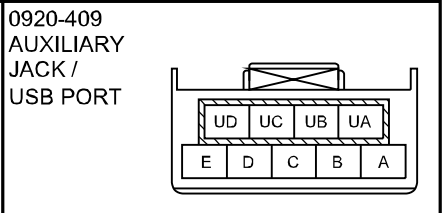

# 2015 Mazda CX-5 CAR-NAVIGATION SYSTEM (WITHOUT Bose® TYPE AUDIO)

0920-4b

**Start stop unit terminal voltage table (reference)**

Terminal	Measurement conditions	Voltage (V)
1AA	Up switch is pressed	1.0 or less
	Down switch is pressed	Approx. 1.2
	INFO button is pressed	Approx. 2.2
	Except above	Approx. 3.3
1AB	Under any condition	1.0 or less