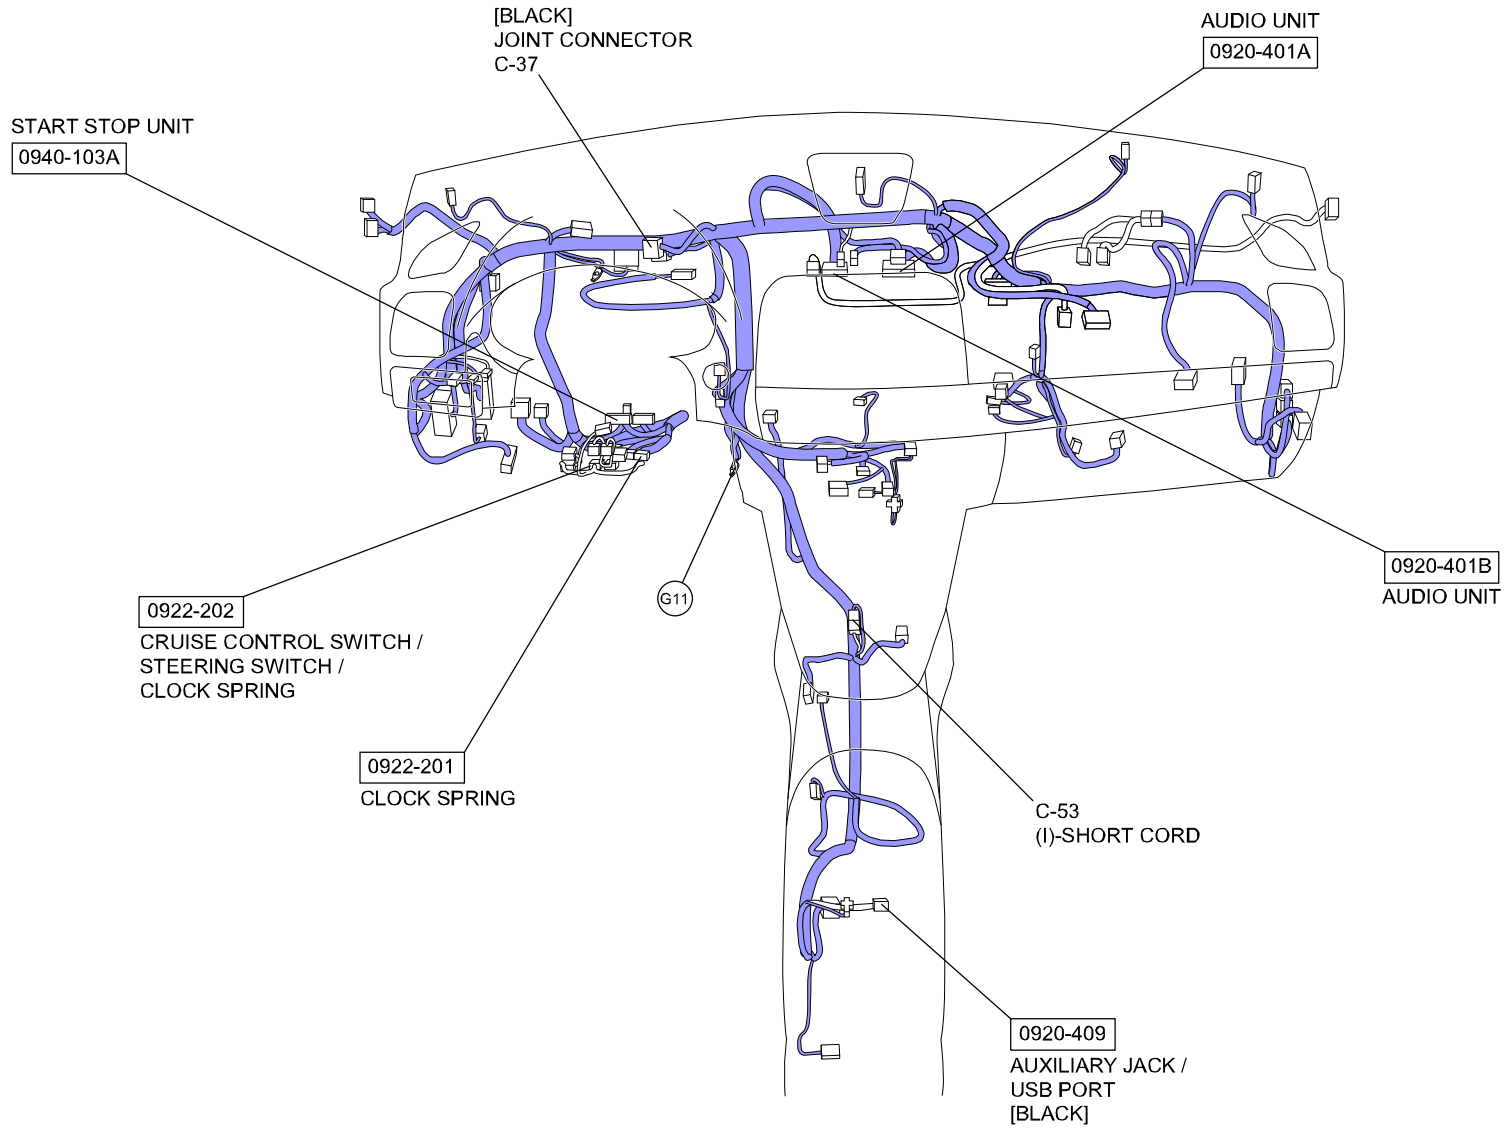

○-W-○ : Resistance

Switch Position	Terminal		Resistance (ohm)
	D	L	
DOWN Switch ON	○-W-○		386.1—393.9
INFO Switch ON	○-W-○		999.9—1,020.1
OFF	○-W-○		2,524.5—2,575.5

○-○ : Continuity ○-W-○ : Resistance

Switch Position	Terminal	
	D	L
UP switch ON	○-○	○-○
OFF	○-W-○	○-○

R: 2,524.5—2,575.5 ohms

**Steering switch Without Bluetooth system**

○-W-○ : Resistance

Switch Position	Terminal		Resistance (ohm)
	H	J	
Volume Switch (-) ON	○-W-○		53.064—54.136
Volume Switch (+) ON	○-W-○		145.233—148.167
Seek Switch (+) ON	○-W-○		297.693—303.707
Seek Switch (-) ON	○-W-○		556.083—567.317
Mute Switch ON	○-W-○		2,011.383—2,052.017
OFF	○-W-○		4,981.383—5,082.017

R: 2,524.5—2,575.5 ohms

2015 Mazda CX-5  
CAR-NAVIGATION SYSTEM (WITHOUT Bose® TYPE AUDIO)

0920-4b

 : INSTRUMENT PANEL HARNESS