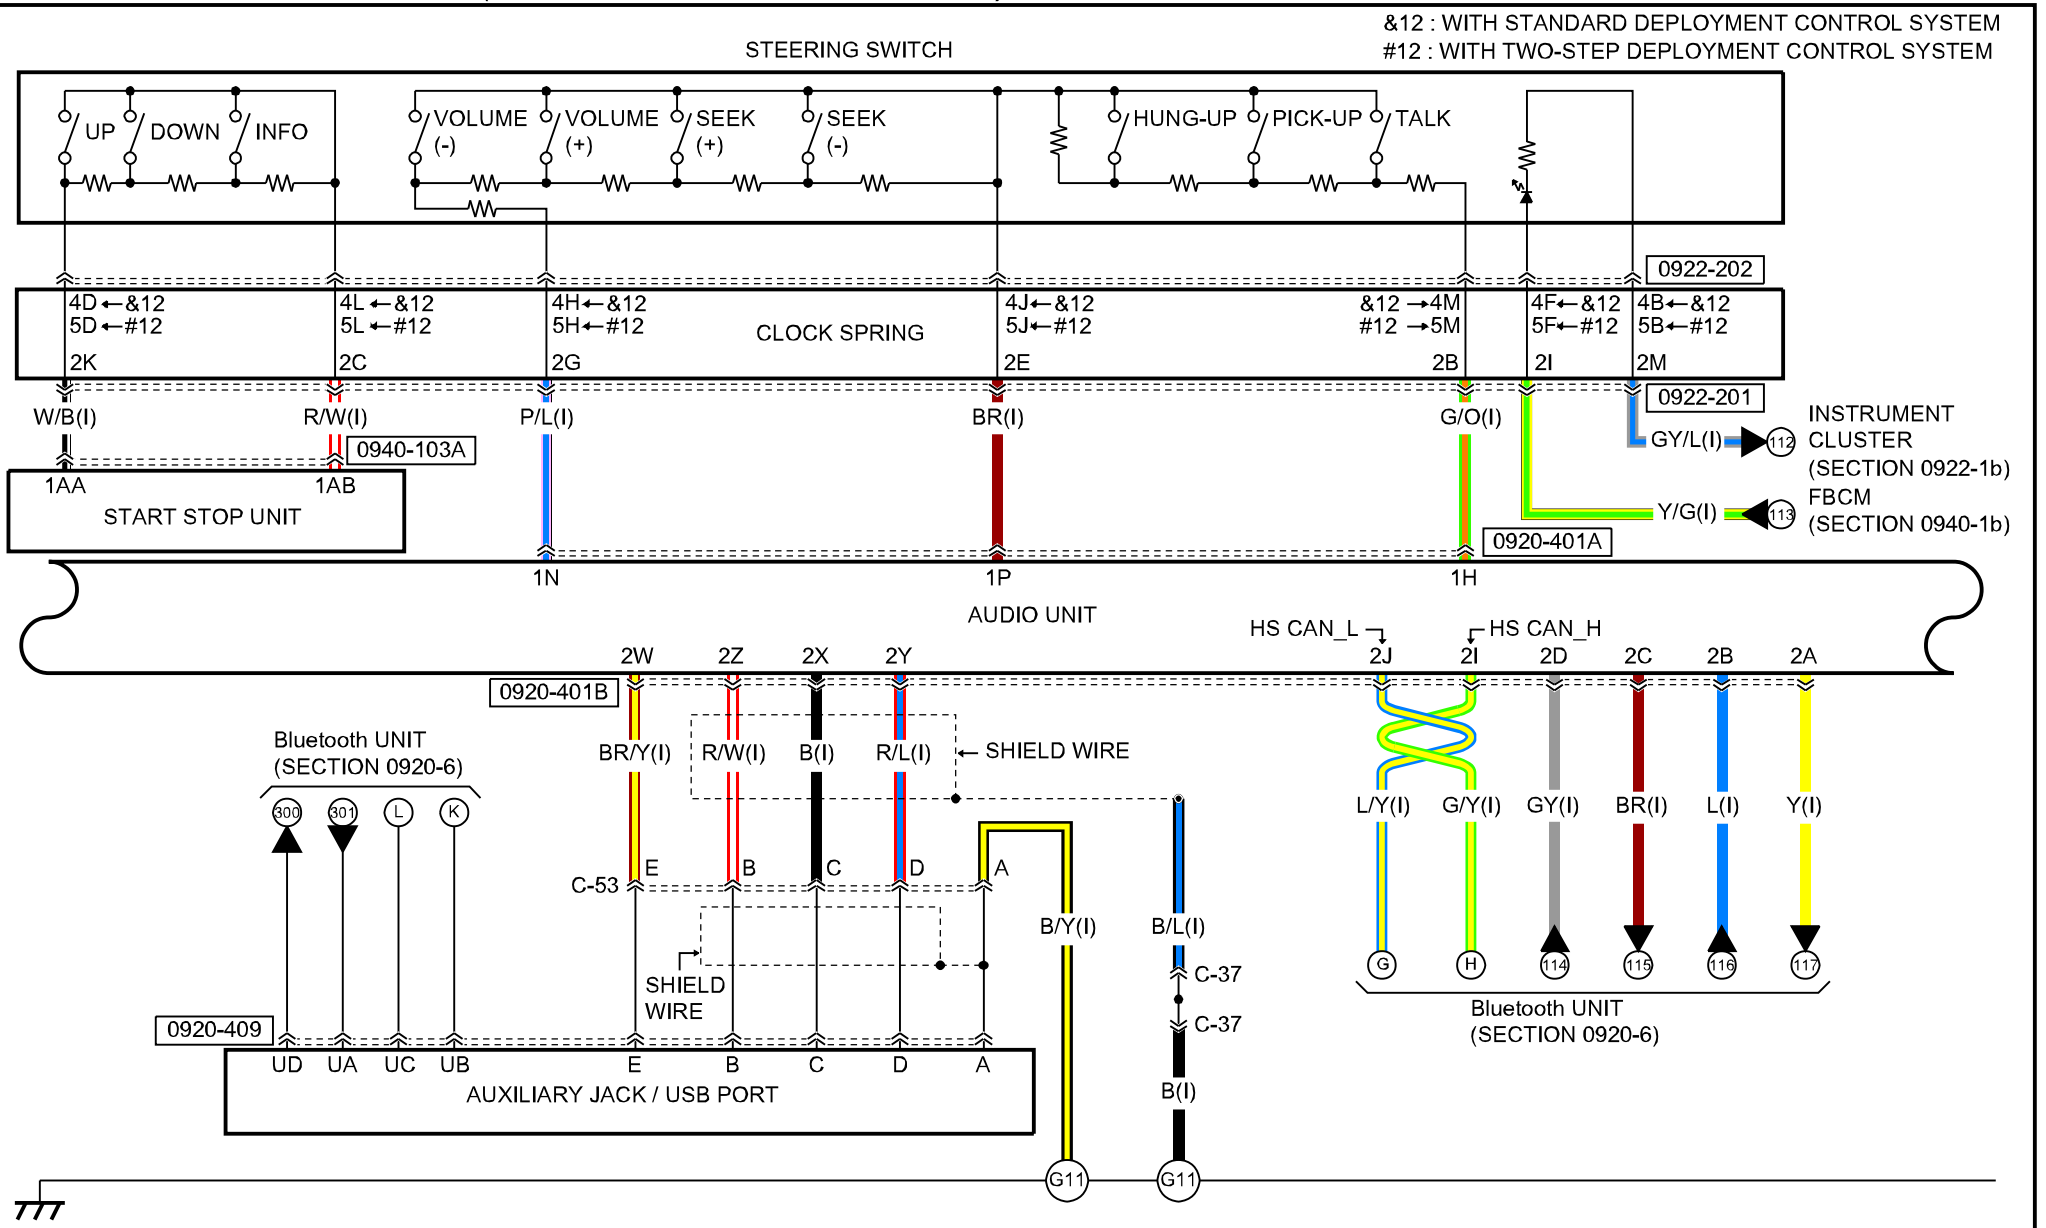

# 2015 Mazda CX-5 CAR-NAVIGATION SYSTEM (WITHOUT Bose® TYPE AUDIO)

0920-4b

**Start stop unit terminal voltage table (reference)**

Terminal	Measurement conditions	Voltage (V)
1AA	Up switch is pressed	1.0 or less
	Down switch is pressed	Approx. 1.2
	INFO button is pressed	Approx. 2.2
	Except above	Approx. 3.3
1AB	Under any condition	1.0 or less

**Steering switch With Bluetooth system**

○-W-○ : Resistance

Switch Position	Terminal		Resistance (ohm)
	H	J	
Volume Switch (-) ON	○-W-○		53.064—54.136
Volume Switch (+) ON	○-W-○		145.233—148.167
Seek Switch (+) ON	○-W-○		297.693—303.707
Seek Switch (-) ON	○-W-○		556.083—567.317
OFF	○-W-○		4,813.083—4,910.317

○-W-○ : Resistance

Switch Position	Terminal		Resistance (ohm)
	M	J	
Talk Switch ON	○-W-○		103.95—106.05
Pick-up Switch ON	○-W-○		271.26—276.74
Hang-up Switch ON	○-W-○		657.36—670.64
OFF	○-W-○		3,330.36—3,397.64

○-W-○ : Resistance

Switch Position	Terminal		Resistance (ohm)
	D	L	
DOWN Switch ON	○-W-○		386.1—393.9
INFO Switch ON	○-W-○		999.9—1,020.1
OFF	○-W-○		2,524.5—2,575.5

○-○ : Continuity ○-W-○ : Resistance

Switch Position	Terminal	
	D	L
UP switch ON	○-○	○-○
OFF	○-W-○	○-○