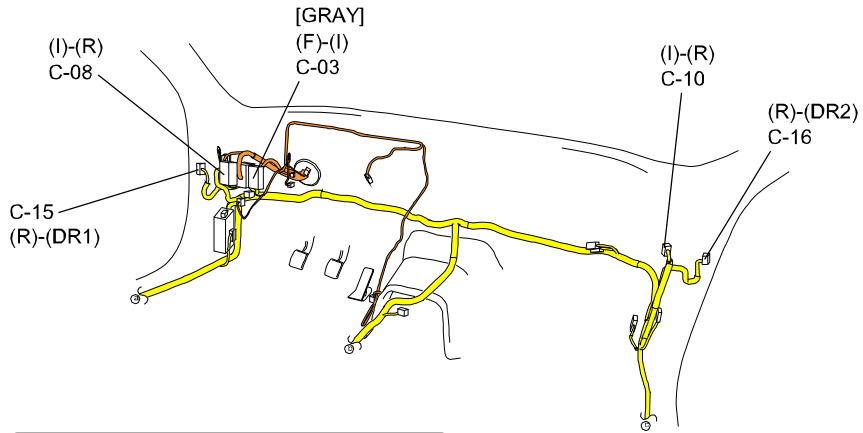

Rear door speaker
 Without Bose®

○—Ω—○ : Resistance

| Test condition | Terminal | | Resistance (ohm) |
|---------------------|----------|-------|------------------|
| | B | C | |
| Under any condition | ○—Ω—○ | ○—Ω—○ | 3.4—4.6 |

Tweeter
 Without Bose®

○—Ω—○ : Resistance

| Test condition | Terminal | | Resistance (ohm) |
|---------------------|----------|-------|------------------|
| | A | B | |
| Under any condition | ○—Ω—○ | ○—Ω—○ | 3.4—4.6 |

2015 Mazda CX-5
 CAR-NAVIGATION SYSTEM (WITHOUT Bose® TYPE AUDIO)

0920-4a

- : FRONT HARNESS
- : ENGINE HARNESS
- : EMISSION HARNESS
- : INSTRUMENT PANEL HARNESS
- : REAR HARNESS
- : REAR NO.2 HARNESS
- : REAR NO.4 HARNESS
- : REAR NO.5 HARNESS
- : DOOR HARNESS
- : INTERIOR LIGHT HARNESS
- : INTERIOR LIGHT NO.2 HARNESS