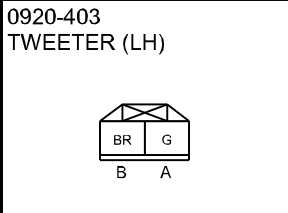

2015 Mazda CX-5
CAR-NAVIGATION SYSTEM (WITHOUT Bose® TYPE AUDIO)

0920-4a

Front door speaker
Without Bose®

○—Ω—○ : Resistance

Test condition	Terminal		Resistance (ohm)
	B	C	
Under any condition	○—Ω—○	○—Ω—○	3.4—4.6

Rear door speaker
Without Bose®

○—Ω—○ : Resistance

Test condition	Terminal		Resistance (ohm)
	B	C	
Under any condition	○—Ω—○	○—Ω—○	3.4—4.6

Tweeter
Without Bose®

○—Ω—○ : Resistance

Test condition	Terminal		Resistance (ohm)
	A	B	
Under any condition	○—Ω—○	○—Ω—○	3.4—4.6