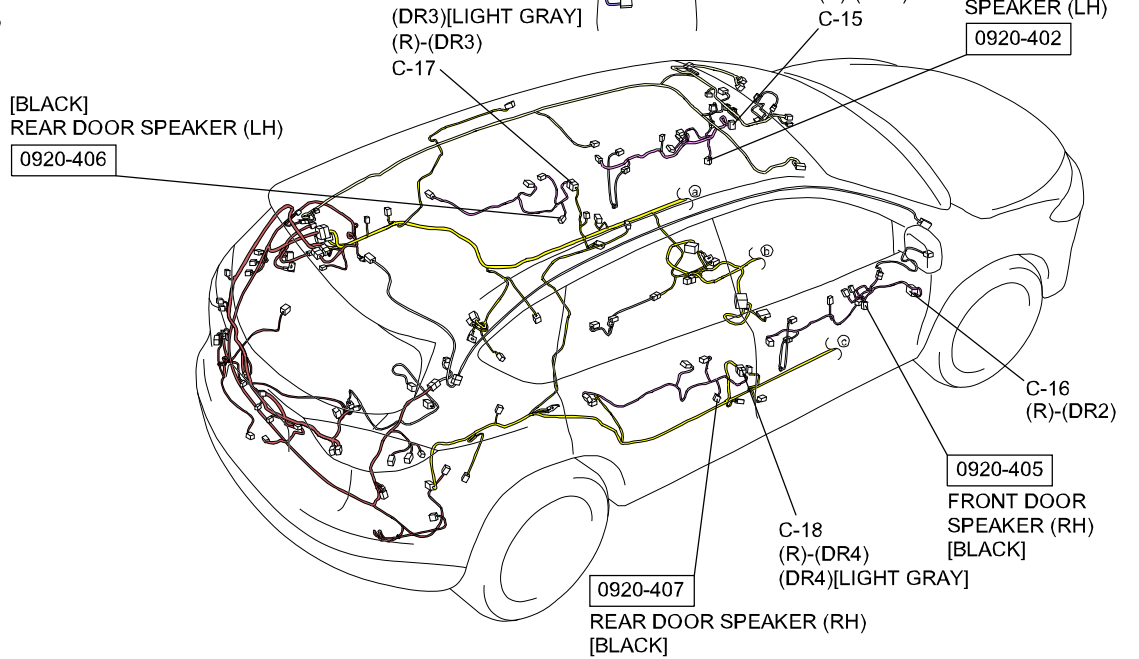

Rear door speaker
 Without Bose®

○—Ω—○ : Resistance

| Test condition | Terminal | | Resistance (ohm) |
|---------------------|----------|-------|------------------|
| | B | C | |
| Under any condition | ○—Ω—○ | ○—Ω—○ | 3.4—4.6 |

Tweeter
 Without Bose®

○—Ω—○ : Resistance

| Test condition | Terminal | | Resistance (ohm) |
|---------------------|----------|-------|------------------|
| | A | B | |
| Under any condition | ○—Ω—○ | ○—Ω—○ | 3.4—4.6 |

2015 Mazda CX-5
 CAR-NAVIGATION SYSTEM (WITHOUT Bose® TYPE AUDIO)

0920-4a

- : FRONT HARNESS
- : ENGINE HARNESS
- : EMISSION HARNESS
- : INSTRUMENT PANEL HARNESS
- : REAR HARNESS
- : REAR NO.2 HARNESS
- : REAR NO.4 HARNESS
- : REAR NO.5 HARNESS
- : DOOR HARNESS
- : INTERIOR LIGHT HARNESS
- : INTERIOR LIGHT NO.2 HARNESS