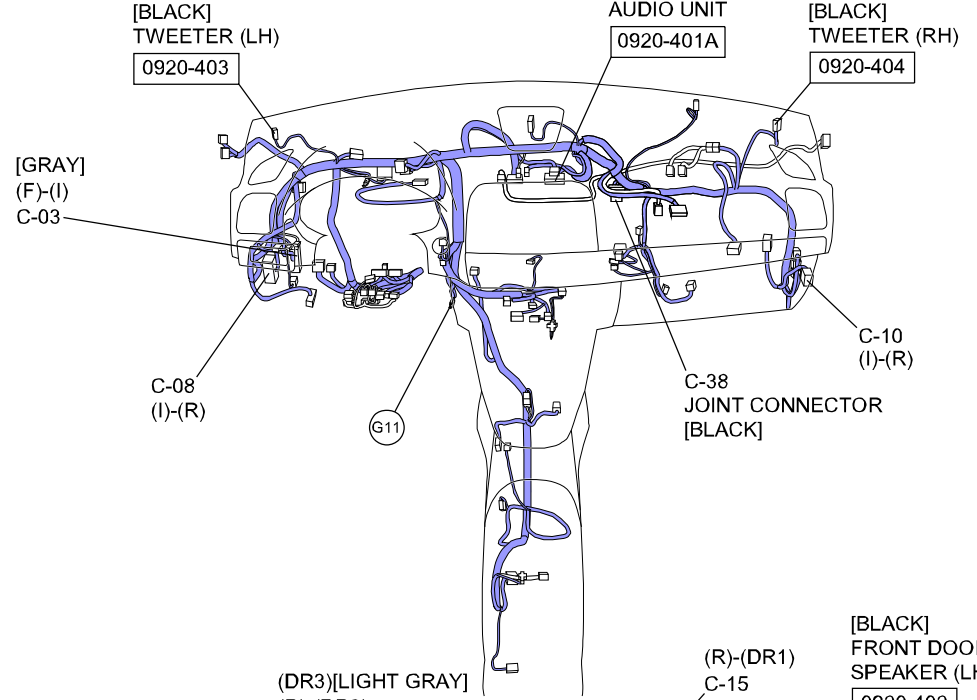

Rear door speaker
 Without Bose®

○—Ω—○ : Resistance

| Test condition | Terminal | | Resistance (ohm) |
|---------------------|----------|-------|------------------|
| | B | C | |
| Under any condition | ○—Ω—○ | ○—Ω—○ | 3.4—4.6 |

Tweeter
 Without Bose®

○—Ω—○ : Resistance

| Test condition | Terminal | | Resistance (ohm) |
|---------------------|----------|-------|------------------|
| | A | B | |
| Under any condition | ○—Ω—○ | ○—Ω—○ | 3.4—4.6 |

2015 Mazda CX-5
 CAR-NAVIGATION SYSTEM (WITHOUT Bose® TYPE AUDIO)

0920-4a

- : FRONT HARNESS
- : ENGINE HARNESS
- : EMISSION HARNESS
- : INSTRUMENT PANEL HARNESS
- : REAR HARNESS
- : REAR NO.2 HARNESS
- : REAR NO.4 HARNESS
- : REAR NO.5 HARNESS
- : DOOR HARNESS
- : INTERIOR LIGHT HARNESS
- : INTERIOR LIGHT NO.2 HARNESS