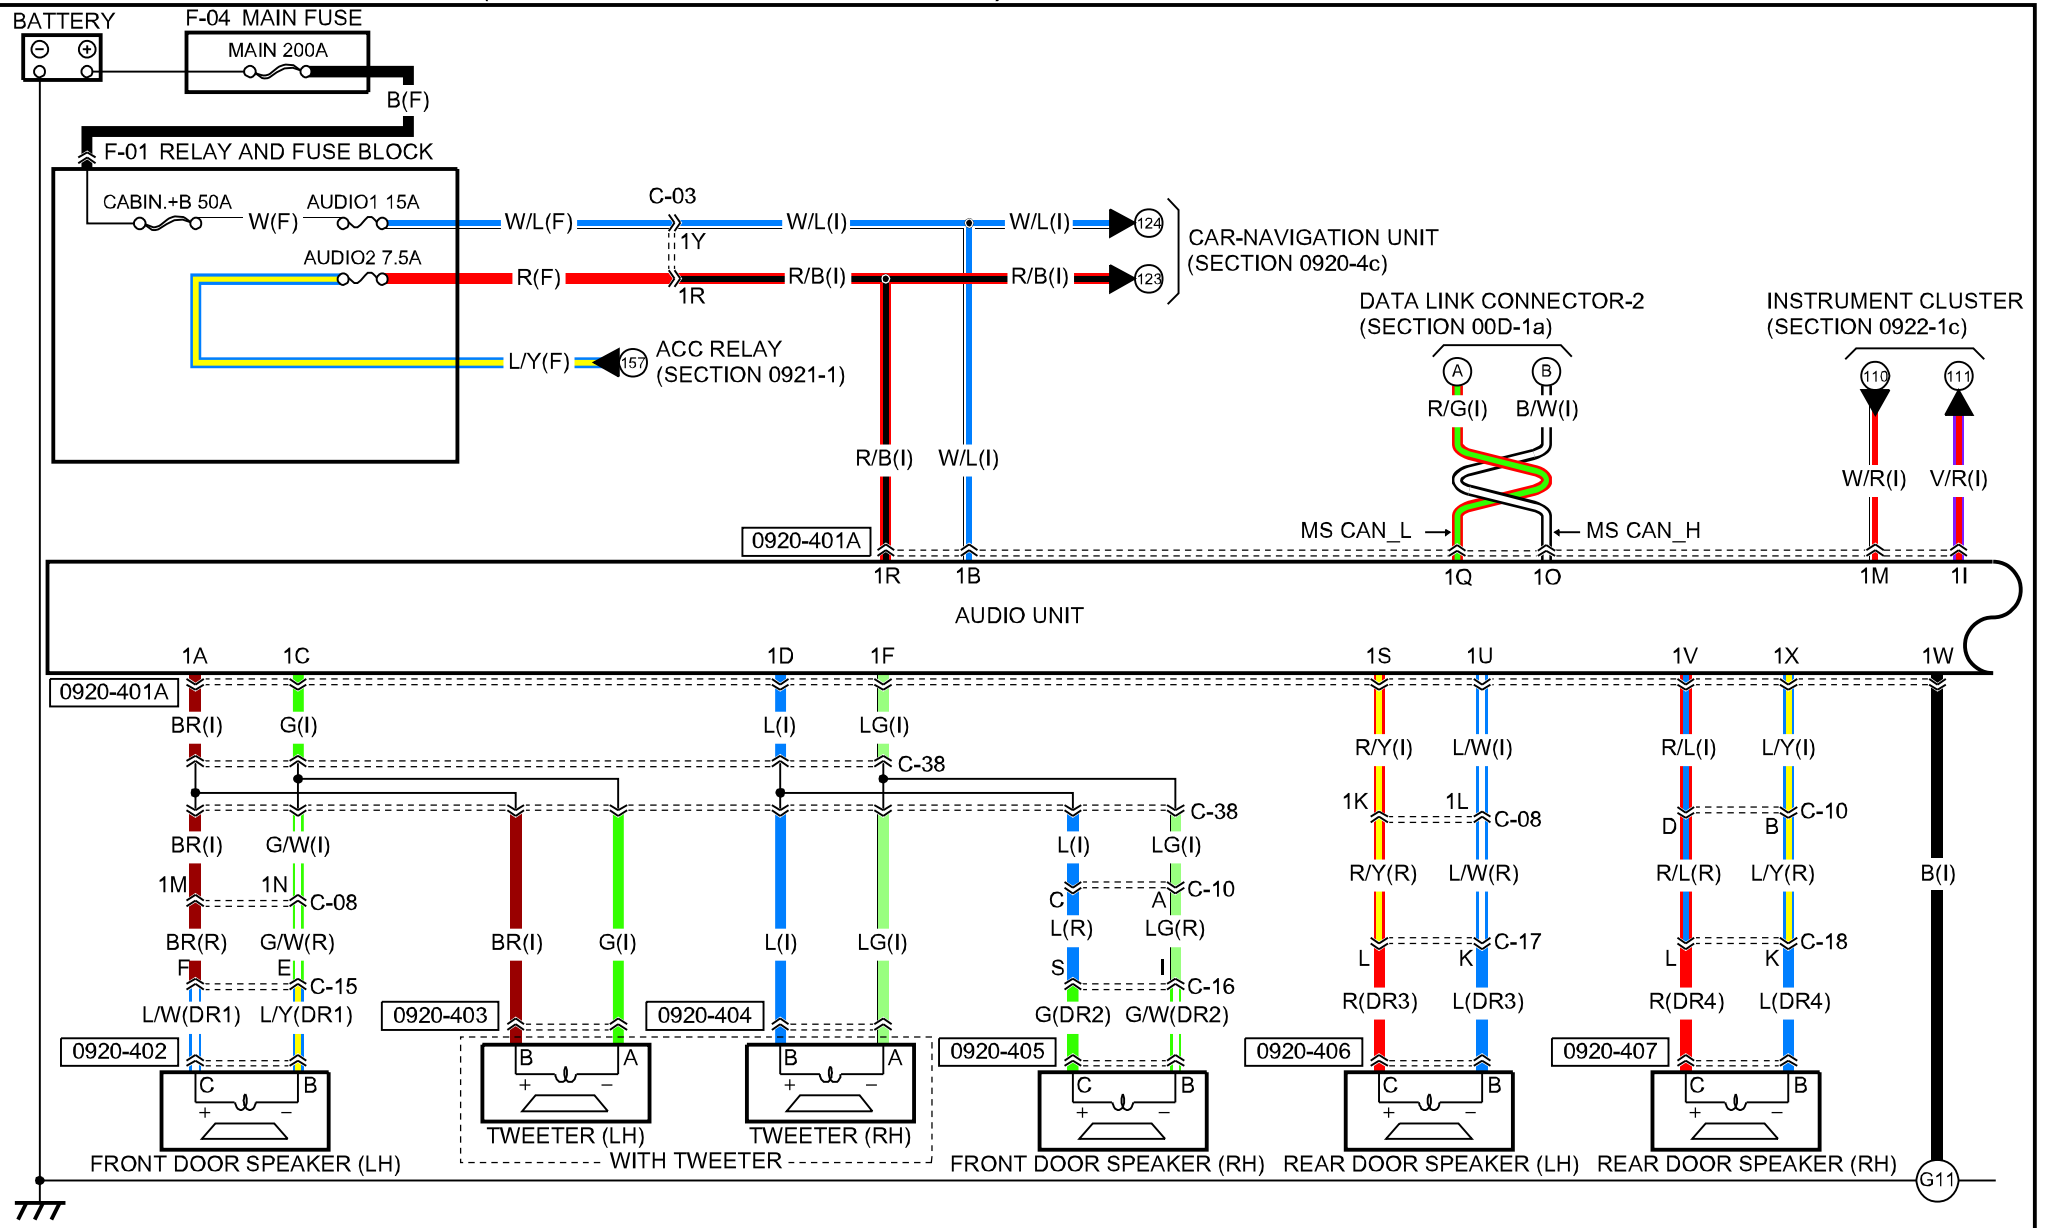

2015 Mazda CX-5 CAR-NAVIGATION SYSTEM (WITHOUT Bose® TYPE AUDIO)

0920-4a

2015 Mazda CX-5
 CAR-NAVIGATION SYSTEM (WITHOUT Bose® TYPE AUDIO)

0920-4a

Front door speaker
 Without Bose®

○—Ω—○ : Resistance

| Test condition | Terminal | | Resistance (ohm) |
|---------------------|----------|-------|------------------|
| | B | C | |
| Under any condition | ○—Ω—○ | ○—Ω—○ | 3.4—4.6 |

Rear door speaker
 Without Bose®

○—Ω—○ : Resistance

| Test condition | Terminal | | Resistance (ohm) |
|---------------------|----------|-------|------------------|
| | B | C | |
| Under any condition | ○—Ω—○ | ○—Ω—○ | 3.4—4.6 |

Tweeter
 Without Bose®

○—Ω—○ : Resistance

| Test condition | Terminal | | Resistance (ohm) |
|---------------------|----------|-------|------------------|
| | A | B | |
| Under any condition | ○—Ω—○ | ○—Ω—○ | 3.4—4.6 |

2015 Mazda CX-5
 CAR-NAVIGATION SYSTEM (WITHOUT Bose® TYPE AUDIO)

0920-4a

- : FRONT HARNESS
- : ENGINE HARNESS
- : EMISSION HARNESS
- : INSTRUMENT PANEL HARNESS
- : REAR HARNESS
- : REAR NO.2 HARNESS
- : REAR NO.4 HARNESS
- : REAR NO.5 HARNESS
- : DOOR HARNESS
- : INTERIOR LIGHT HARNESS
- : INTERIOR LIGHT NO.2 HARNESS