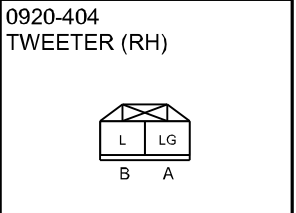

2015 Mazda CX-5
CAR-NAVIGATION SYSTEM (WITHOUT Bose® TYPE AUDIO)

0920-4a

Front door speaker
Without Bose®

○—Ω—○ : Resistance

Test condition	Terminal		Resistance (ohm)
	B	C	
Under any condition	○—Ω—○	○—Ω—○	3.4—4.6

Rear door speaker
Without Bose®

○—Ω—○ : Resistance

Test condition	Terminal		Resistance (ohm)
	B	C	
Under any condition	○—Ω—○	○—Ω—○	3.4—4.6

Tweeter
Without Bose®

○—Ω—○ : Resistance

Test condition	Terminal		Resistance (ohm)
	A	B	
Under any condition	○—Ω—○	○—Ω—○	3.4—4.6